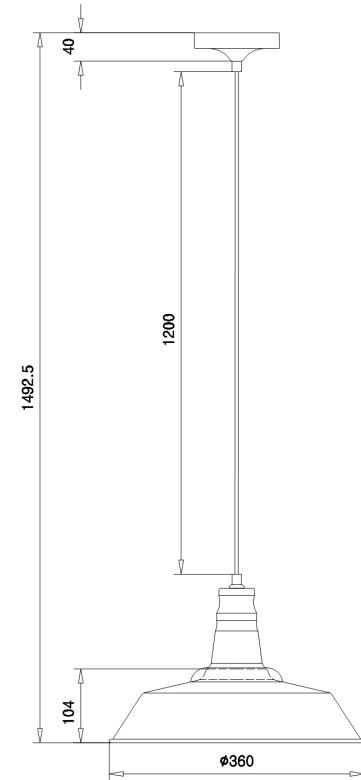

Instruction

Collection: LOFT
Series: CAMPANE
Model: T023-11-R
Ceiling

- Ceiling

1 x E27 (60W)

MAYTONI
DECORATIVE LIGHTING

www.maytoni.de