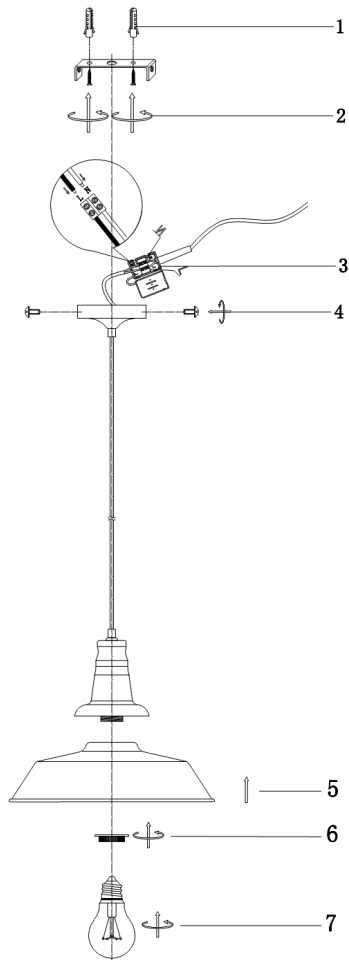

Instruction

Collection: LOFT
Series: CAMPANE
Model: T023-11-R
Ceiling

- Ceiling

1 x E27 (60W)

MAYTONI
DECORATIVE LIGHTING

www.maytoni.de