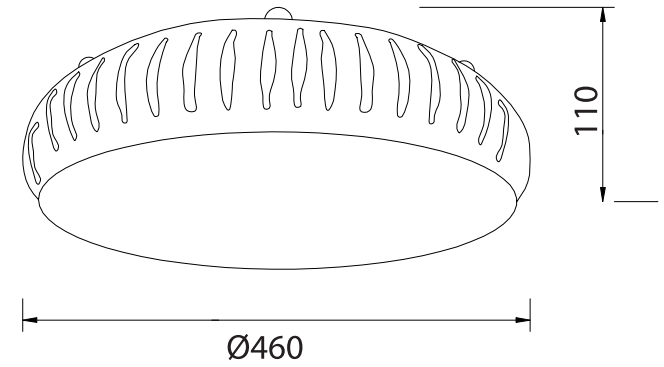

# INSTRUCTION

**MODEL:** FR6159-CL-24W-W

24W  
1420 LUMEN

FREYA-LIGHT.COM