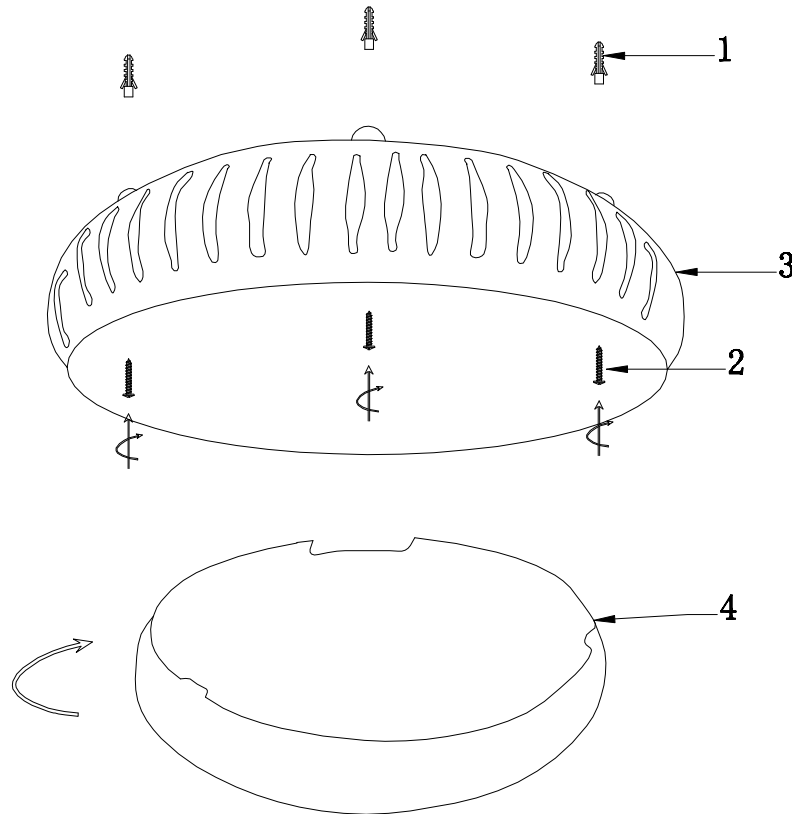

# INSTRUCTION

**MODEL:** FR6159-CL-24W-W

24W  
1420 LUMEN

FREYA-LIGHT.COM