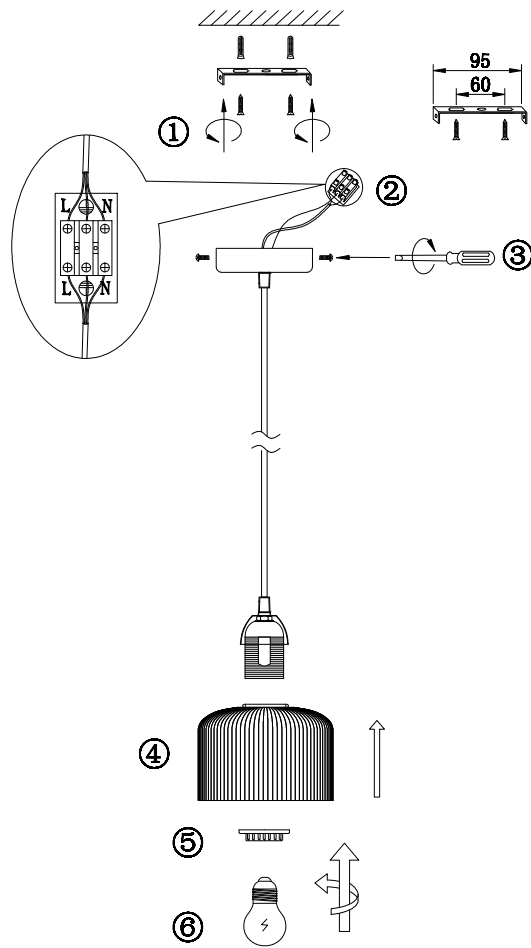

FREYA
TRADITION OF QUALITY

Instruction

FR9001PL-01GB

1 x E27 (60W)

Model: FR9001PL-01GB
Collection: Loft Market

Pendant Lamps