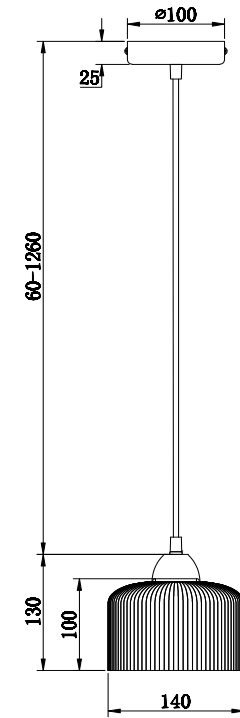

FREYA
TRADITION OF QUALITY

Instruction

FR9001PL-01GB

1 x E27 (60W)

Model: FR9001PL-01GB
Collection: Loft Market

Pendant Lamps