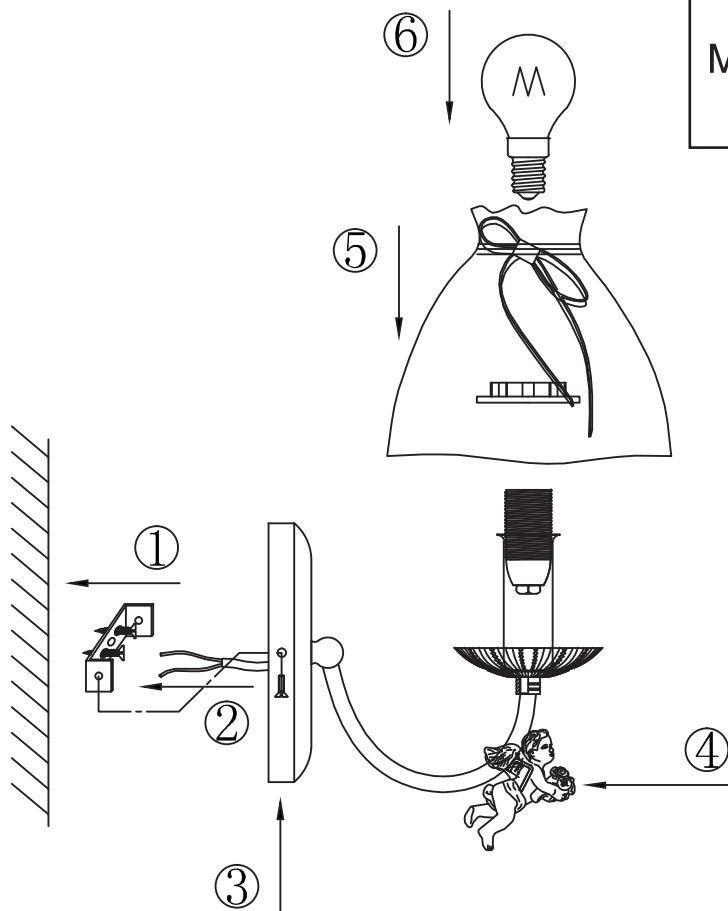

Instruction

Collection: Elegant
Series: Forli
Model: ARM394-01-WG
Wall-mounted

– Wall-mounted

1 x E14 (40w)

MAYTONI
DECORATIVE LIGHTING

www.maytoni.de