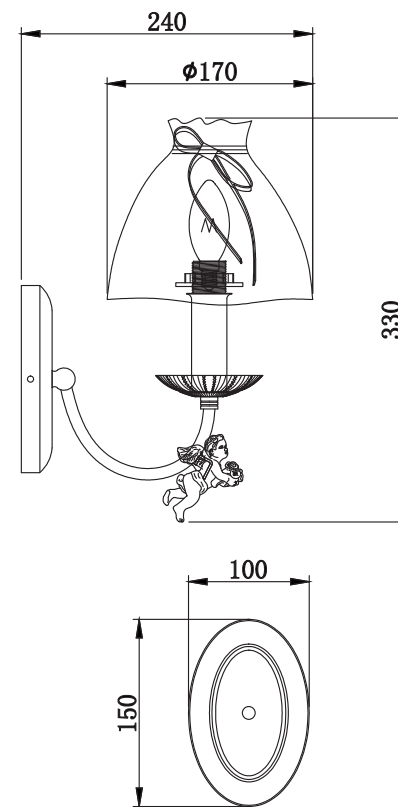

Instruction

Collection: Elegant
Series: Forli
Model: ARM394-01-WG
Wall-mounted

– Wall-mounted

1 x E14 (40w)

MAYTONI
DECORATIVE LIGHTING

www.maytoni.de