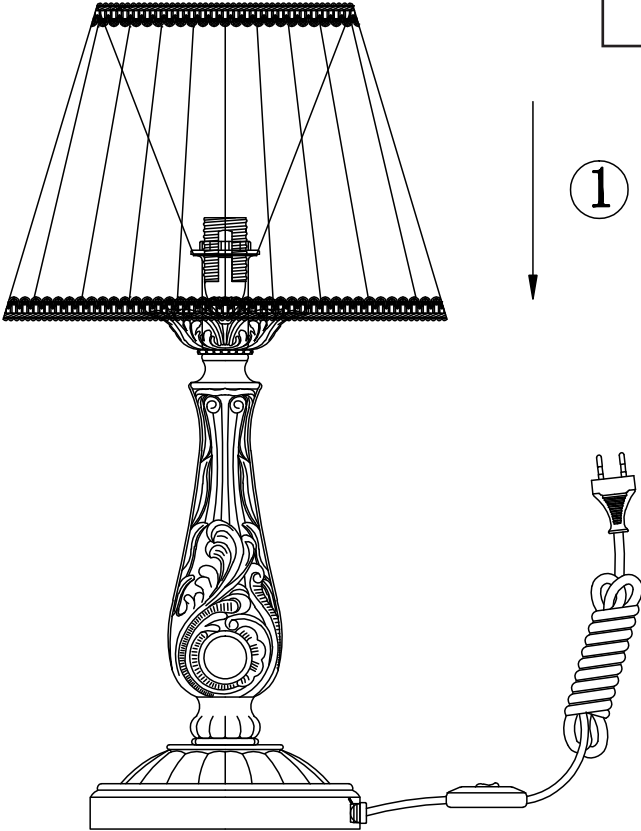

Instruction

Collection: Elegant
Series: Bianco
Model: ARM216-11-W
Mobile

1 x E14 (40w)

MAYTONI
DECORATIVE LIGHTING

www.maytoni.de