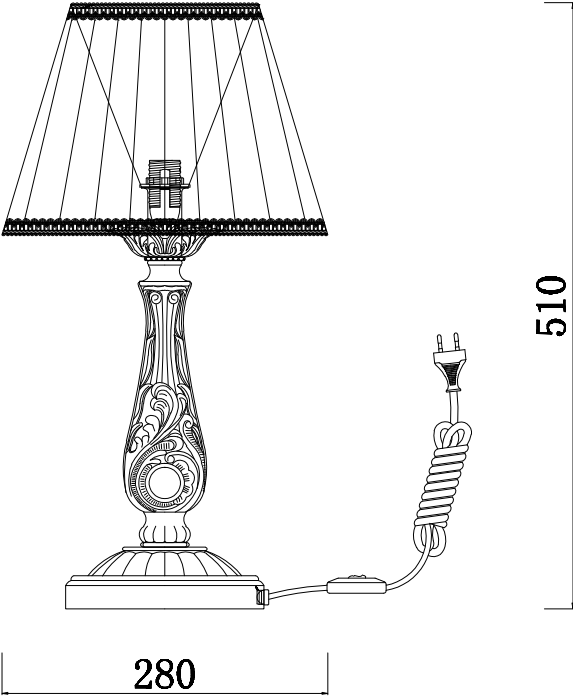

Instruction

Collection: Elegant
Series: Bianco
Model: ARM216-11-W
Mobile

1 x E14 (40w)

MAYTONI
DECORATIVE LIGHTING

www.maytoni.de