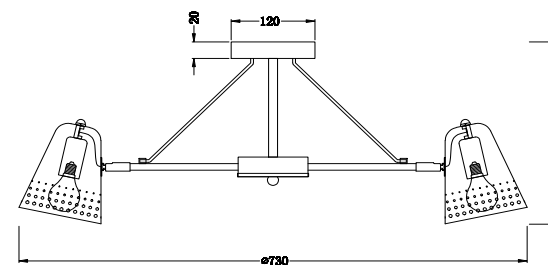

Instruction

FR5002CL-07N

7 x E27 (60W)

Model: FR5002CL-07N

Series: Janet

Ceiling Lamps