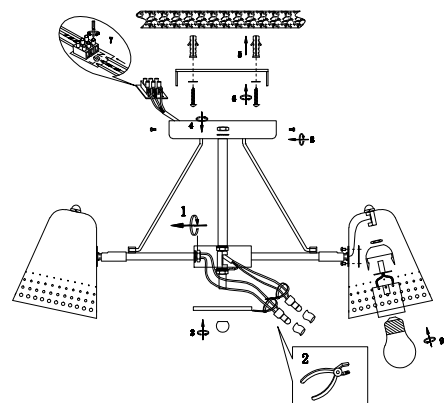

Instruction

FR5002CL-07N

7 x E27 (60W)

Model: FR5002CL-07N

Series: Janet

Ceiling Lamps