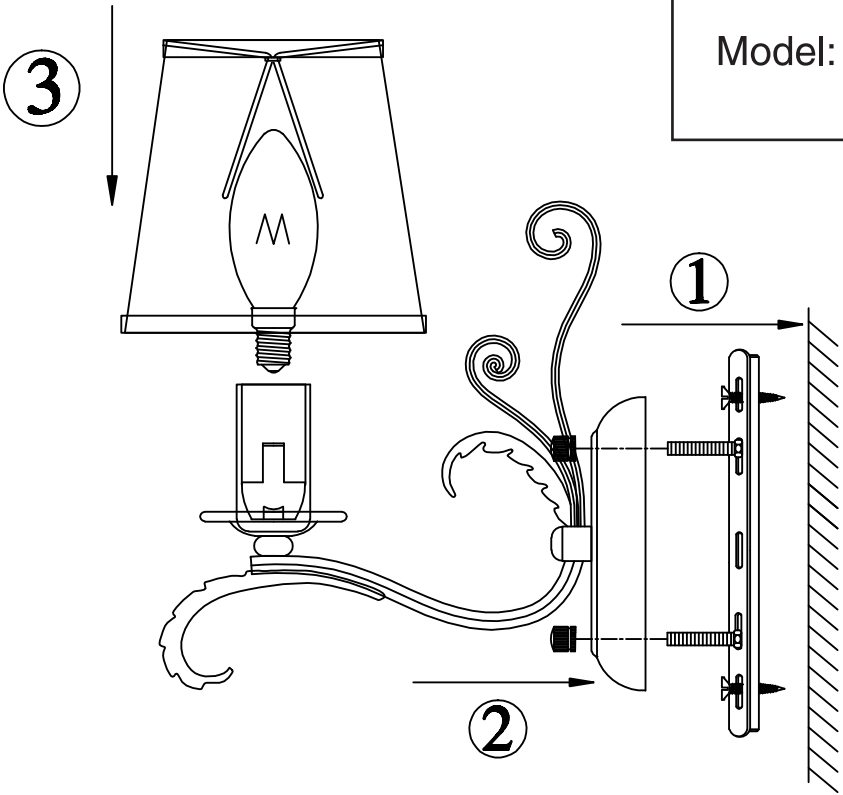

# Instruction

Collection: Elegant  
Series: Climb  
Model: ARM026-01-W  
Wall-mounted

  
1 x E14 (40w)

**MAYTONI**  
DECORATIVE LIGHTING

[www.maytoni.de](http://www.maytoni.de)