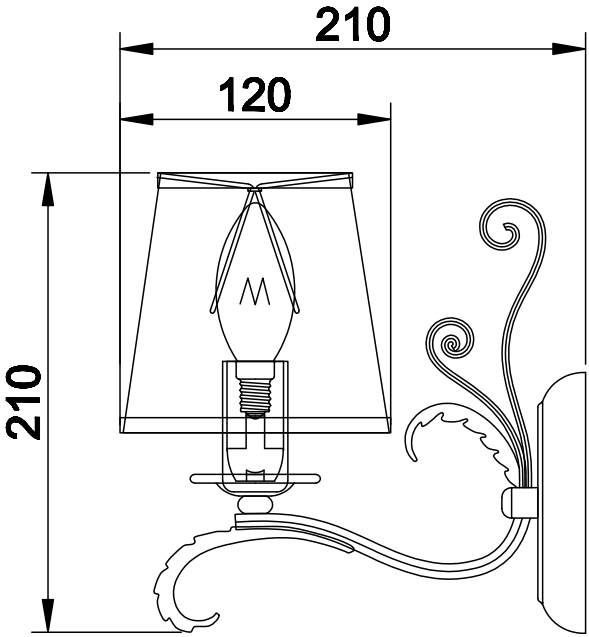

# Instruction

Collection: Elegant  
Series: Climb  
Model: ARM026-01-W  
Wall-mounted

  
1 x E14 (40w)

**MAYTONI**  
DECORATIVE LIGHTING

[www.maytoni.de](http://www.maytoni.de)