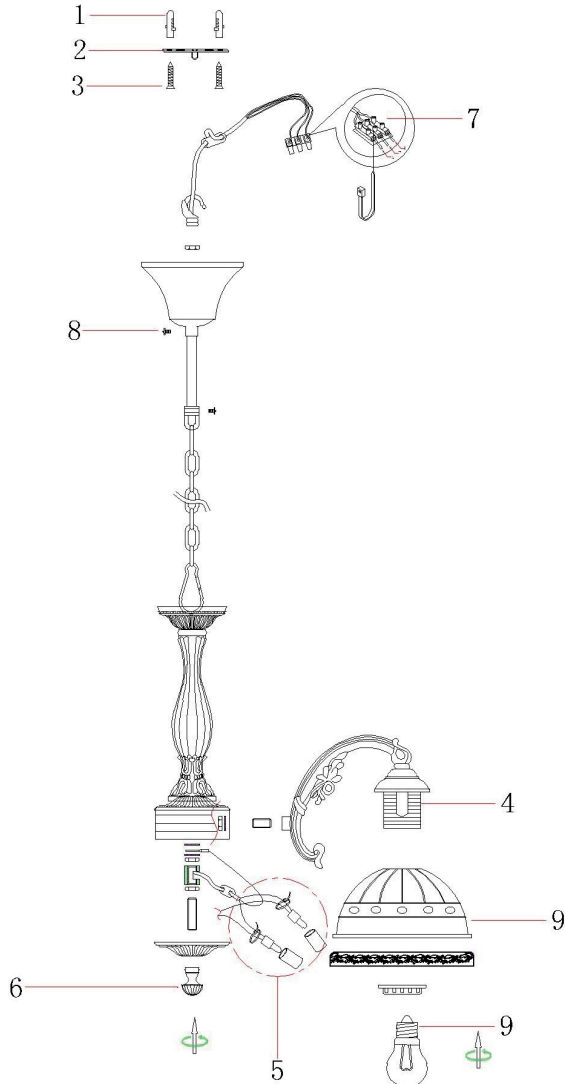

Instruction

Collection: Royal Classic
Series: Bristol
Model: RC1011-PL-03-R
Ceiling

3 x E27 (60w)

MAYTONI
DECORATIVE LIGHTING

www.maytoni.de