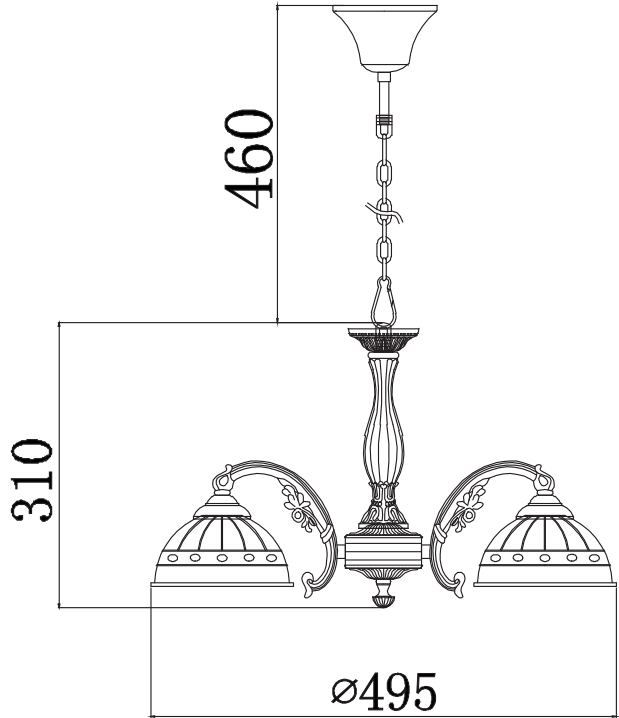

Instruction

Collection: Royal Classic
Series: Bristol
Model: RC1011-PL-03-R
Ceiling

3 x E27 (60w)

MAYTONI
DECORATIVE LIGHTING

www.maytoni.de