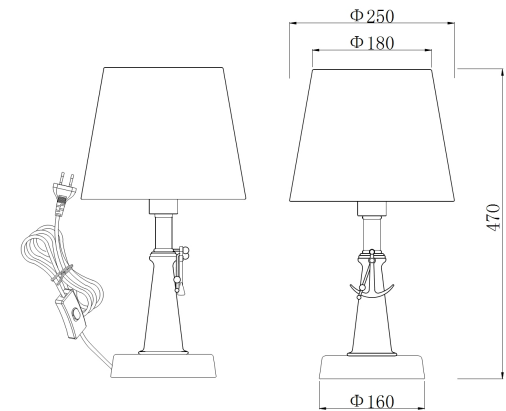

Instruction

Collection: ROYAL CLASSIC
Series: CRUISE
Model: ARM625-11-R
Mobile

- Mobile

1 x E27 (60W)

MAYTONI
DECORATIVE LIGHTING

www.maytoni.de