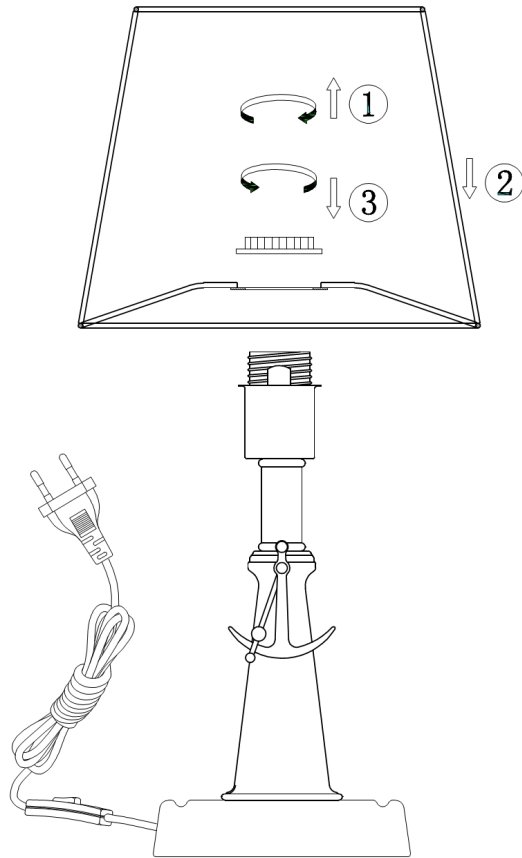

Instruction

Collection: ROYAL CLASSIC
Series: CRUISE
Model: ARM625-11-R
Mobile

- Mobile

1 x E27 (60W)

MAYTONI
DECORATIVE LIGHTING

www.maytoni.de