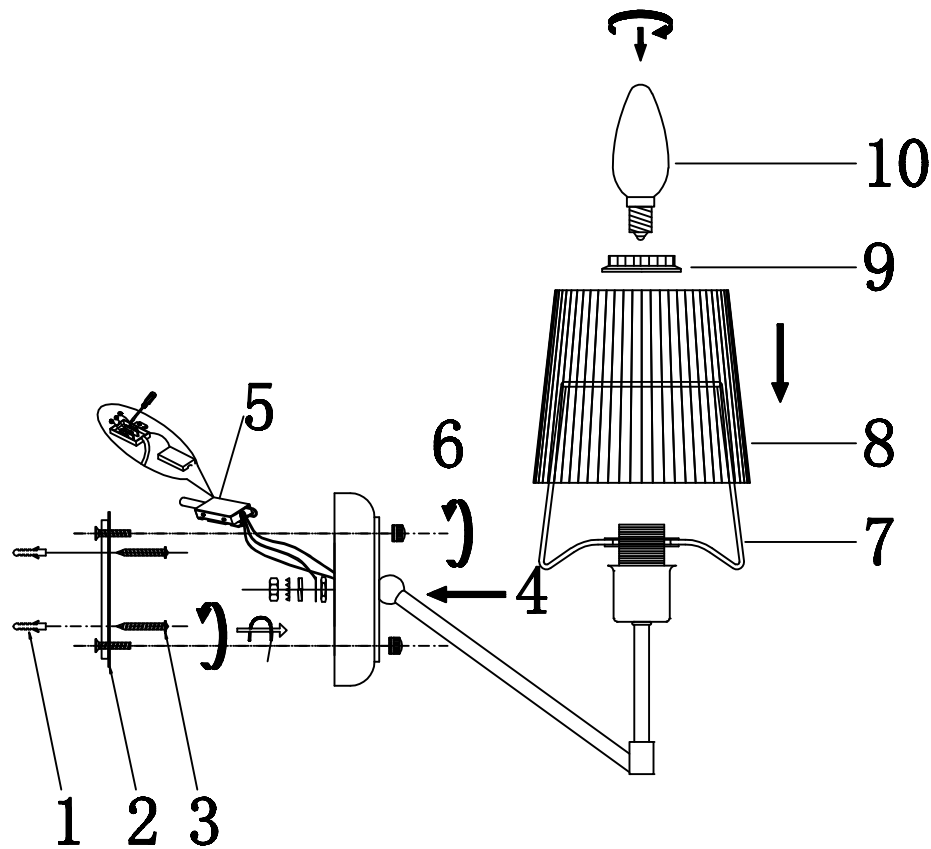

# INSTRUCTION

MODEL: FR5051-WL-01-CH

1 X E14 (60W)

FREYA-LIGHT.COM