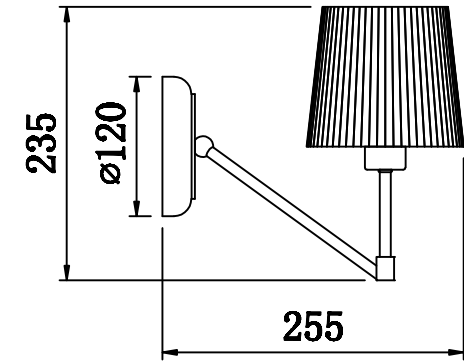

# INSTRUCTION

MODEL: FR5051-WL-01-CH

1 X E14 (60W)

FREYA-LIGHT.COM