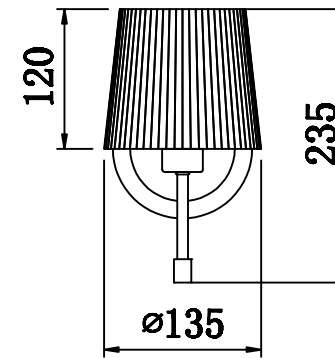

# INSTRUCTION

MODEL: FR5051-WL-01-CH

1 X E14 (60W)

FREYA-LIGHT.COM