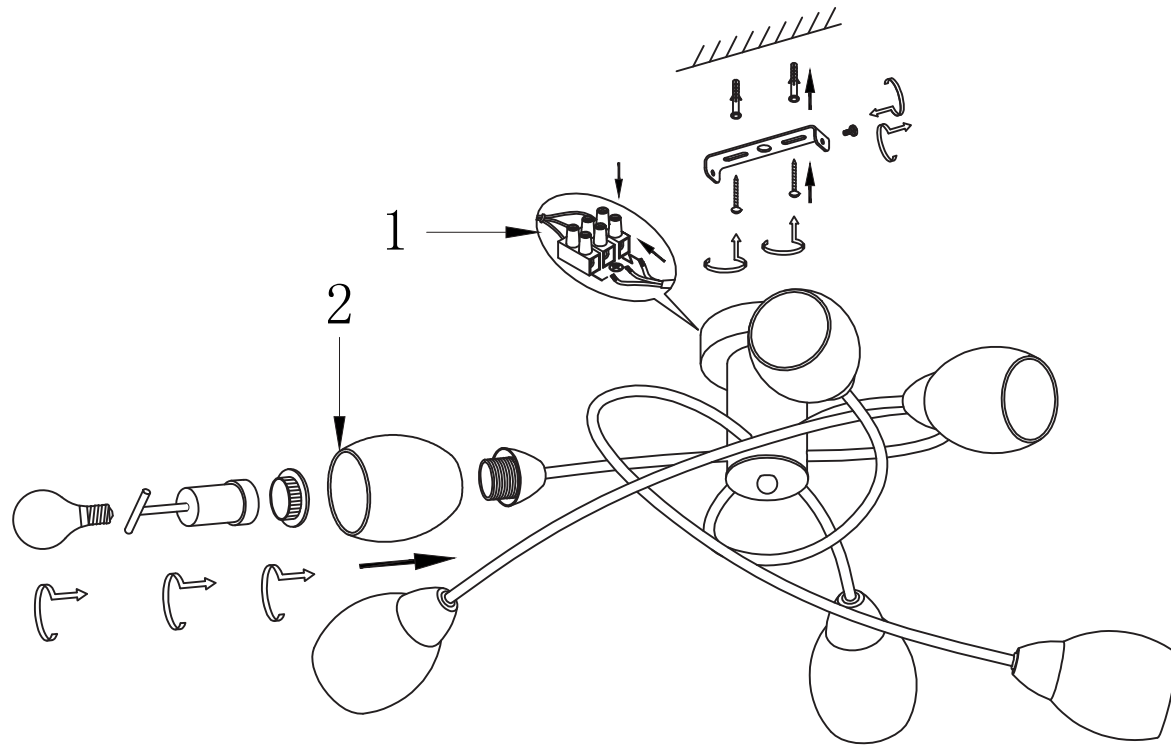

FREYA
TRADITION OF QUALITY

INSTRUCTION

MODEL: FR5103-CL-06-BL
CHANDELIER

6 X E14 (40W)

FREYA-LIGHT.COM