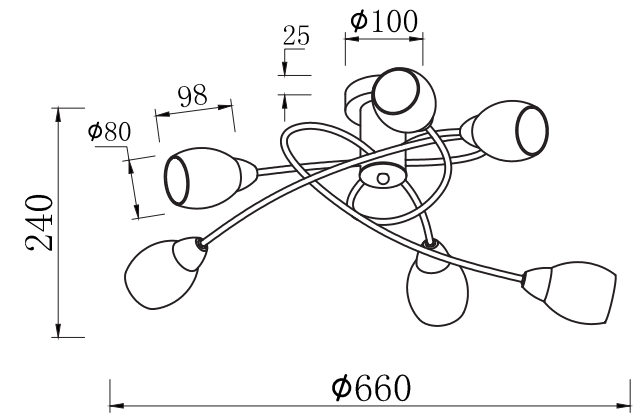

FREYA
TRADITION OF QUALITY

INSTRUCTION

MODEL: FR5103-CL-06-BL
CHANDELIER

6 X E14 (40W)

FREYA-LIGHT.COM