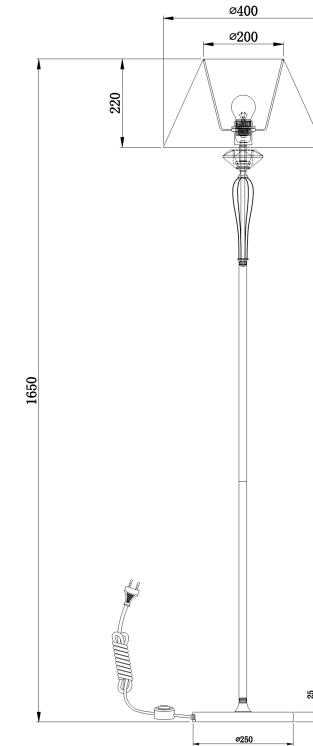

Instruction

Collection: MODERN
Series: SMUSSO
Model: MOD560-FL-01-N
Mobile

- Mobile

1 x E27 (40W)

MAYTONI
DECORATIVE LIGHTING

www.maytoni.de