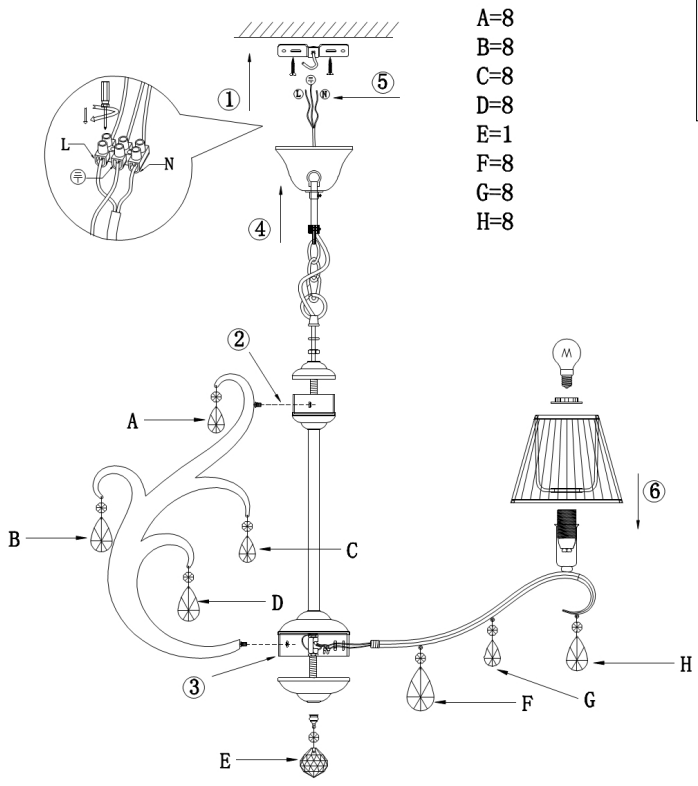

Instruction

Collection: MODERN
 Series: MINA
 Model: MOD900-PL-08-N
 Ceiling

 8 x E14 (40W)

MAYTONI
 DECORATIVE LIGHTING
www.maytoni.de