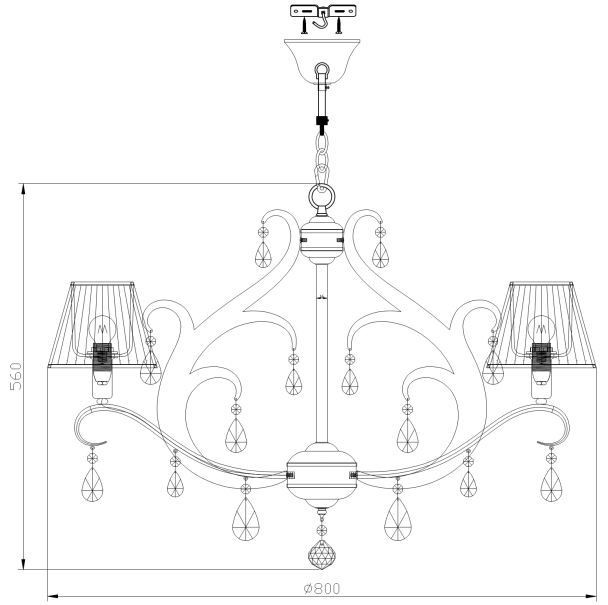

Instruction

Collection: MODERN
 Series: MINA
 Model: MOD900-PL-08-N
 Ceiling

 8 x E14 (40W)

MAYTONI
 DECORATIVE LIGHTING
www.maytoni.de