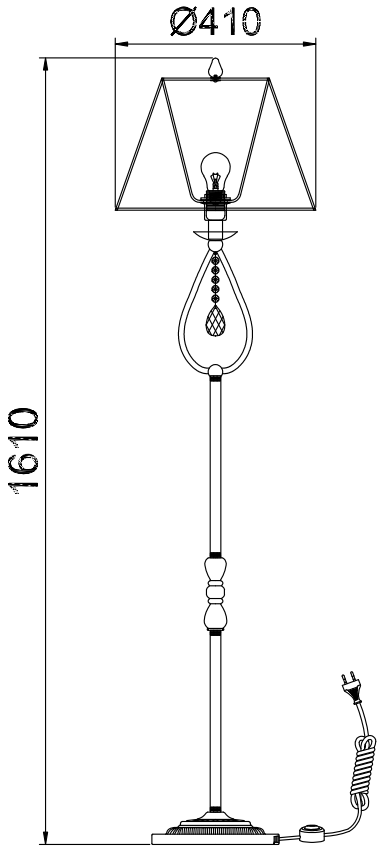

Instruction

Collection: Elegant
Series: Talia 1
Model: ARM334-00-W
Mobile

A=1

I – Mobile

1 x E27 (40w)

MAYTONI
DECORATIVE LIGHTING

www.maytoni.de