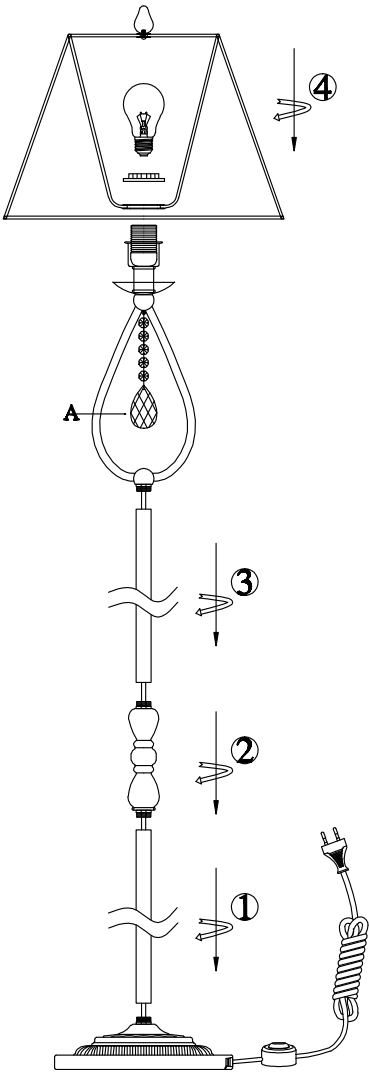

Instruction

Collection: Elegant
Series: Talia 1
Model: ARM334-00-W
Mobile

A=1

I – Mobile

1 x E27 (40w)

MAYTONI
DECORATIVE LIGHTING

www.maytoni.de