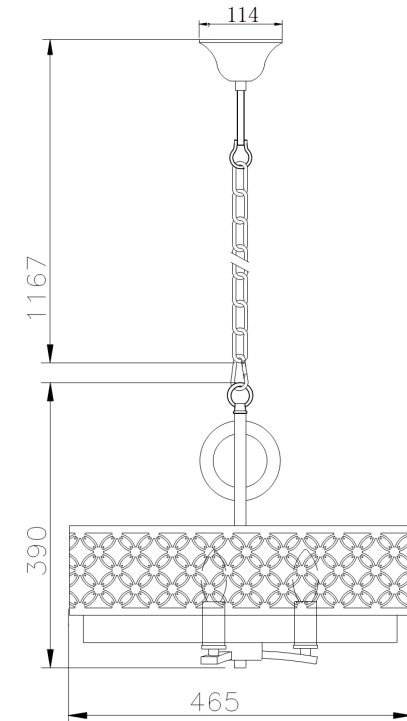

Instruction

Collection: HOUSE
Series: VENERA
Model: H260-03-R
Ceiling

- Ceiling

3 x E14 (40W)

MAYTONI
DECORATIVE LIGHTING

www.maytoni.de