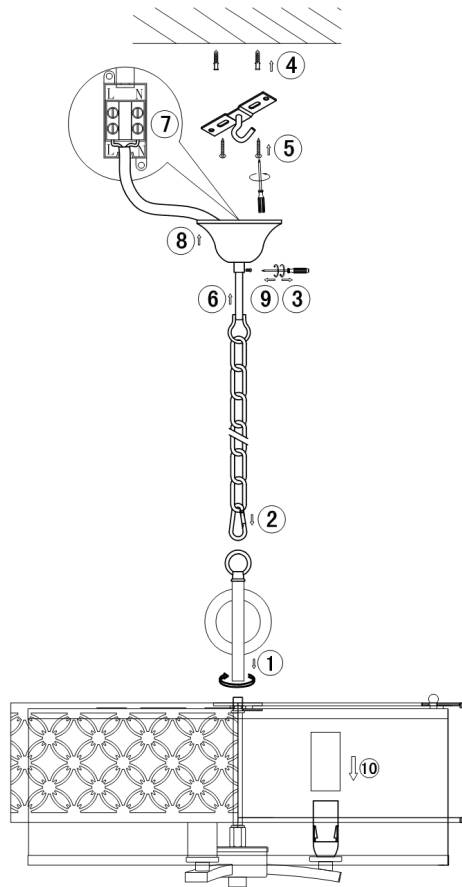

Instruction

Collection: HOUSE
Series: VENERA
Model: H260-03-R
Ceiling

- Ceiling

3 x E14 (40W)

MAYTONI
DECORATIVE LIGHTING

www.maytoni.de