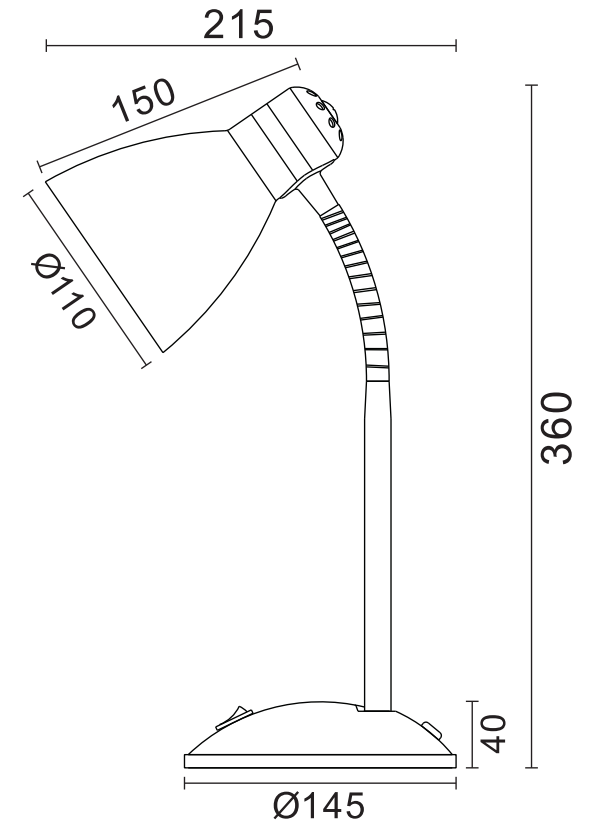

FREYA
TRADITION OF QUALITY

INSTRUCTION

MODEL: FR5132-TL-01-P2

1 X E27 (40W)

FREYA-LIGHT.COM