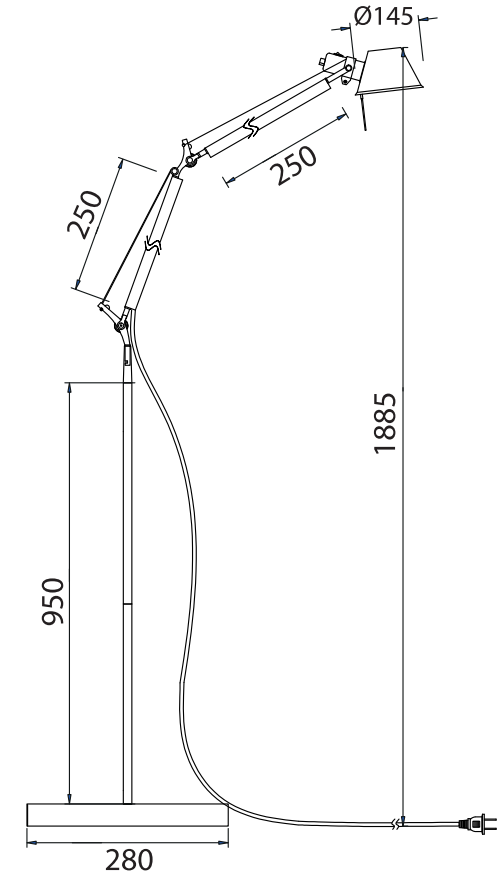

# INSTRUCTION

**MODEL:** FR5169-FL-01-S

1 X E27 (60W)

FREYA-LIGHT.COM