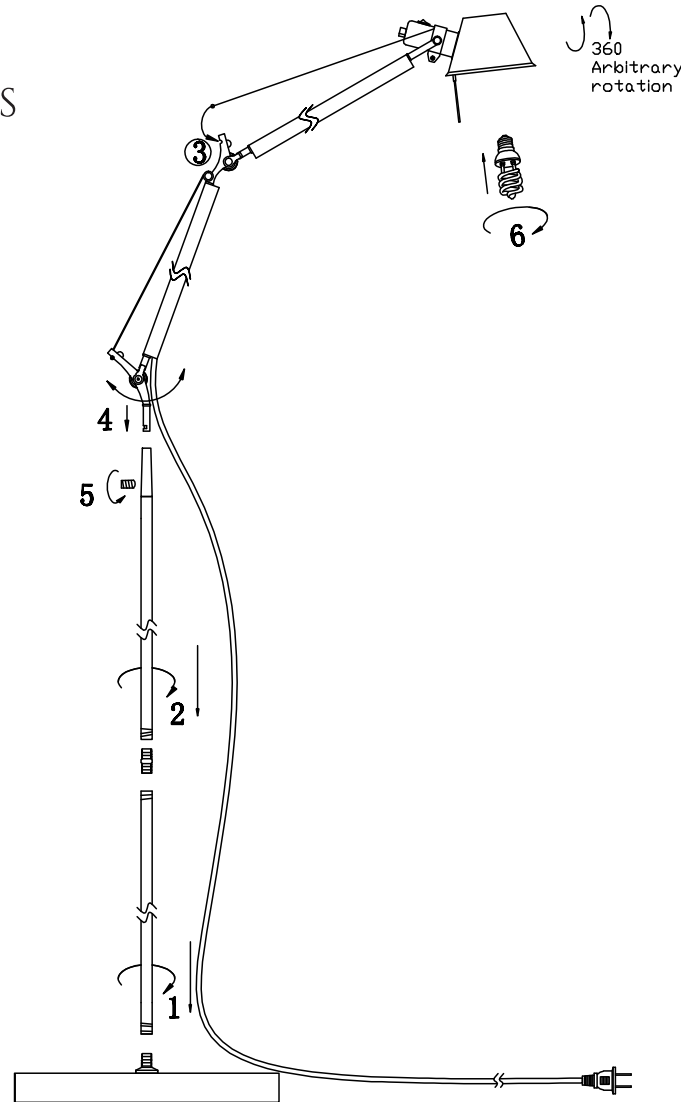

# INSTRUCTION

**MODEL:** FR5169-FL-01-S

1 X E27 (60W)

FREYA-LIGHT.COM