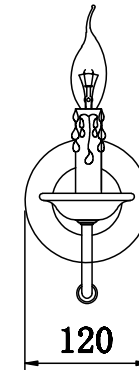

FREYA
TRADITION OF QUALITY

INSTRUCTION

MODEL: FR2170-WL-01-BR
SCONCE

1 X E14 (60W)

FREYA-LIGHT.COM