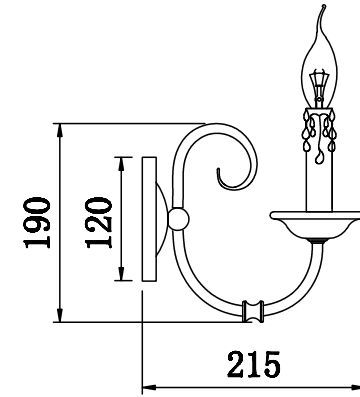

FREYA
TRADITION OF QUALITY

INSTRUCTION

MODEL: FR2170-WL-01-BR
SCONCE

1 X E14 (60W)

FREYA-LIGHT.COM