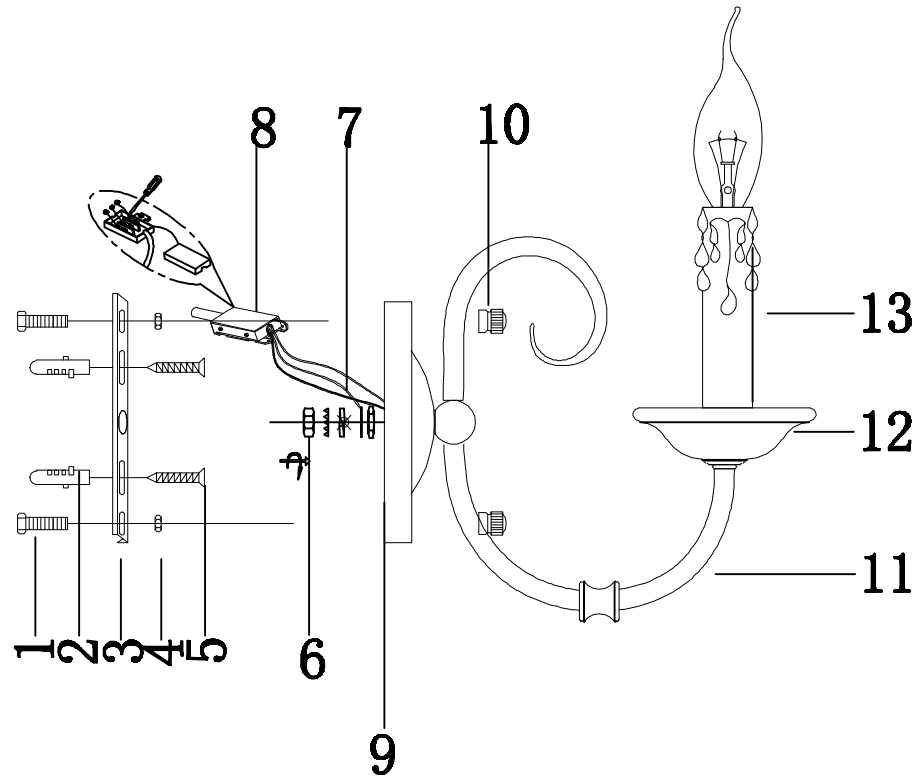

FREYA
TRADITION OF QUALITY

INSTRUCTION

MODEL: FR2170-WL-01-BR
SCONCE

1 X E14 (60W)

FREYA-LIGHT.COM