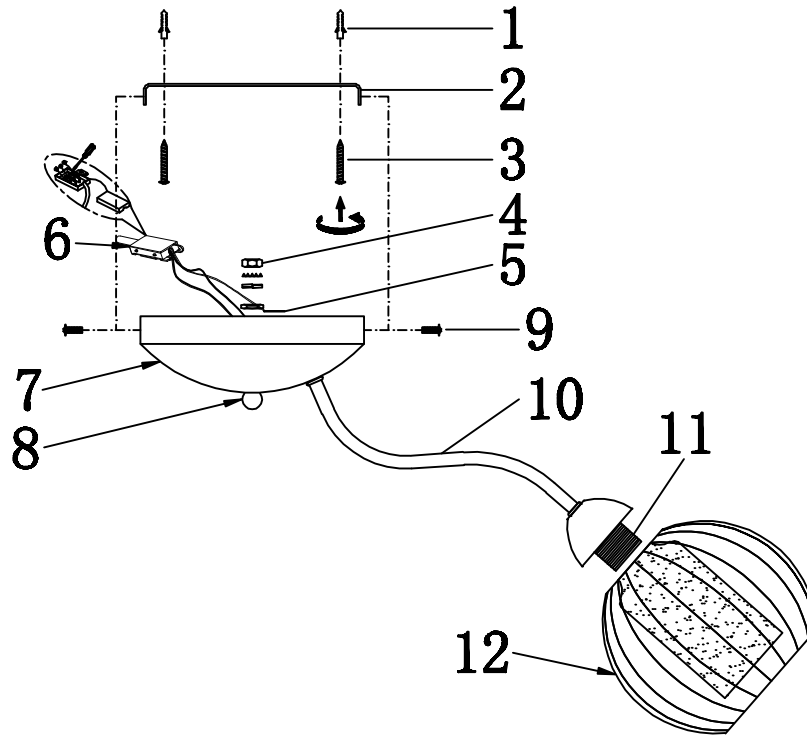

# INSTRUCTION

**MODEL:** FR5604-CL-07-CH  
CHANDELIER

7 X E14 (60W)

FREYA-LIGHT.COM