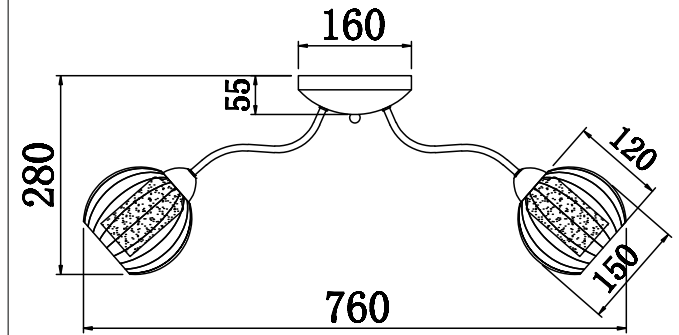

# INSTRUCTION

**MODEL:** FR5604-CL-07-CH  
CHANDELIER

7 X E14 (60W)

FREYA-LIGHT.COM