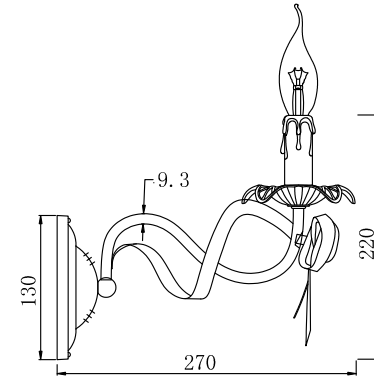

FREYA
TRADITION OF QUALITY

INSTRUCTION

MODEL: FR2045-WL-01-WG
SCONCE

1 X E14 (60W)

FREYA-LIGHT.COM