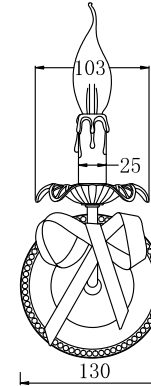

FREYA
TRADITION OF QUALITY

INSTRUCTION

MODEL: FR2045-WL-01-WG
SCONCE

1 X E14 (60W)

FREYA-LIGHT.COM