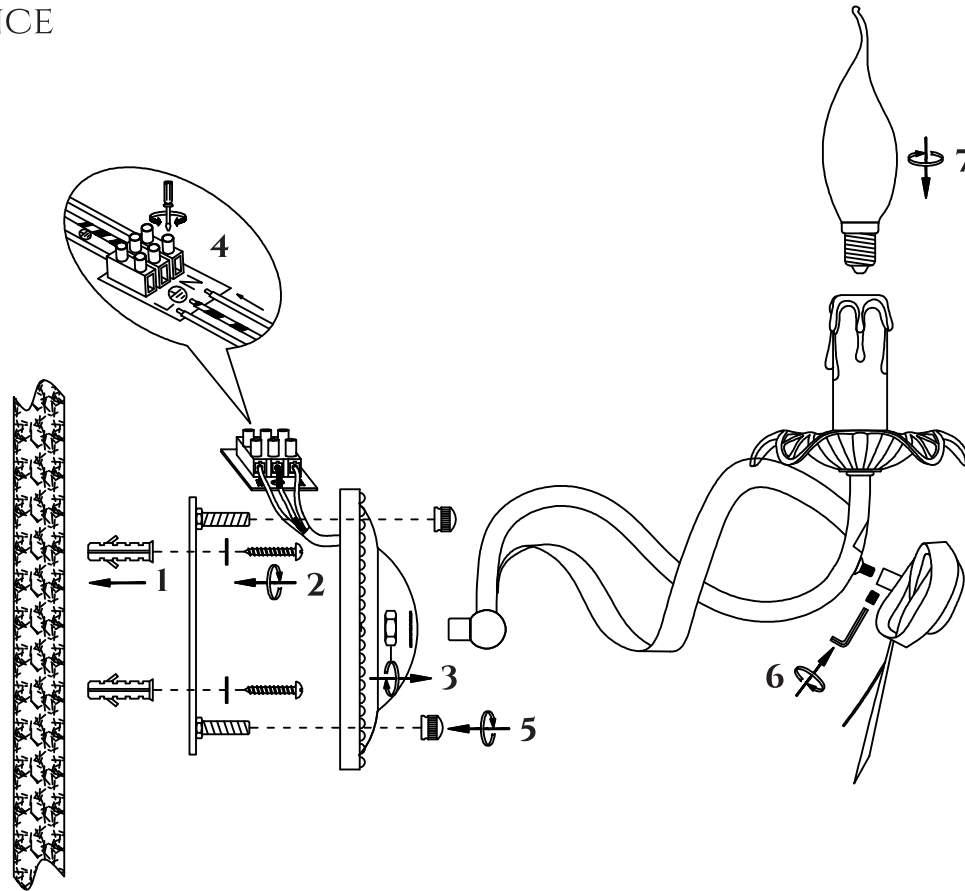

FREYA
TRADITION OF QUALITY

INSTRUCTION

MODEL: FR2045-WL-01-WG
SCONCE

1 X E14 (60W)

FREYA-LIGHT.COM