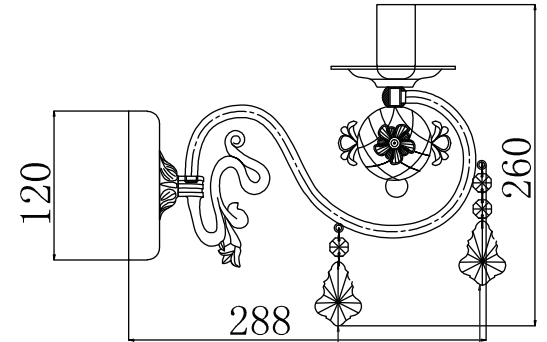

FREYA
TRADITION OF QUALITY

INSTRUCTION

MODEL: FR3218-WL-01-WG
SCONCE

A=15

B=10

A	B
1	1
	

B **A**

1 x E14 (60w)