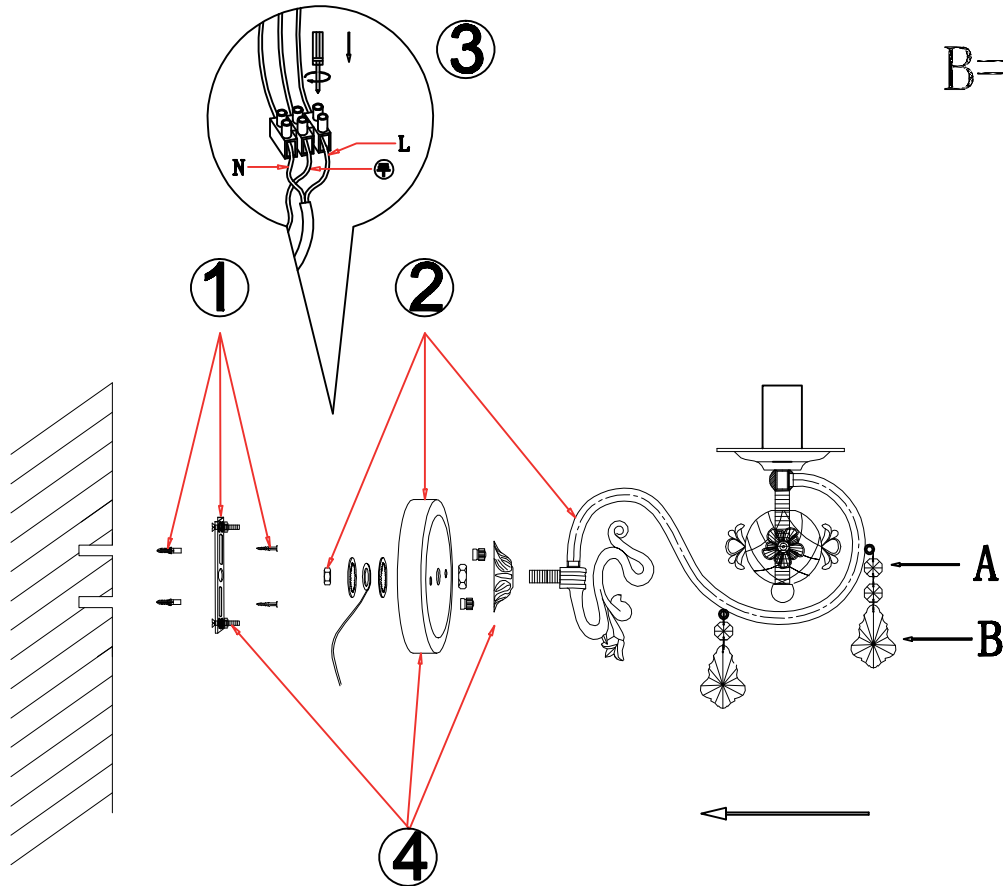

FREYA
TRADITION OF QUALITY

INSTRUCTION

MODEL: FR3218-WL-01-WG
SCONCE

A=15

B=10

A	B
1	1
	

B **A**

1 x E14 (60w)