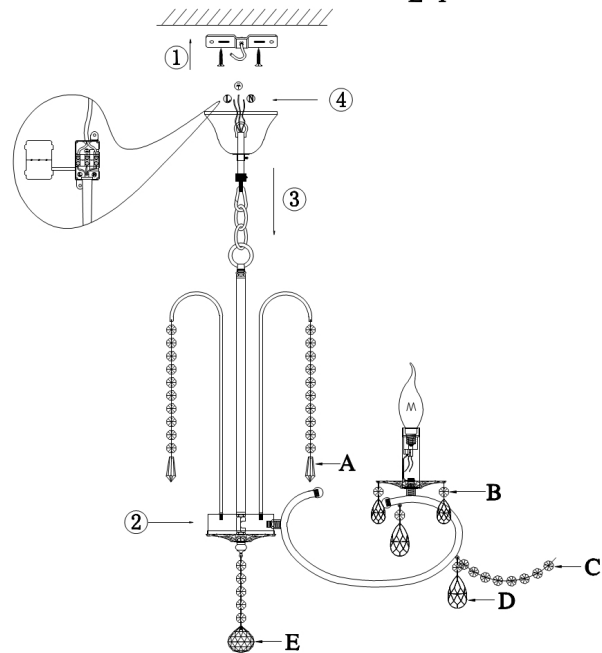

Instruction

Collection: DIAMANT CRYSTAL
Series: FERMELE
Model: DIA133-06-B
Ceiling

A=6
B=12
C=6
D=12
E=1

- Ceiling

6 x E14 (60W)

MAYTONI
DECORATIVE LIGHTING

www.maytoni.de