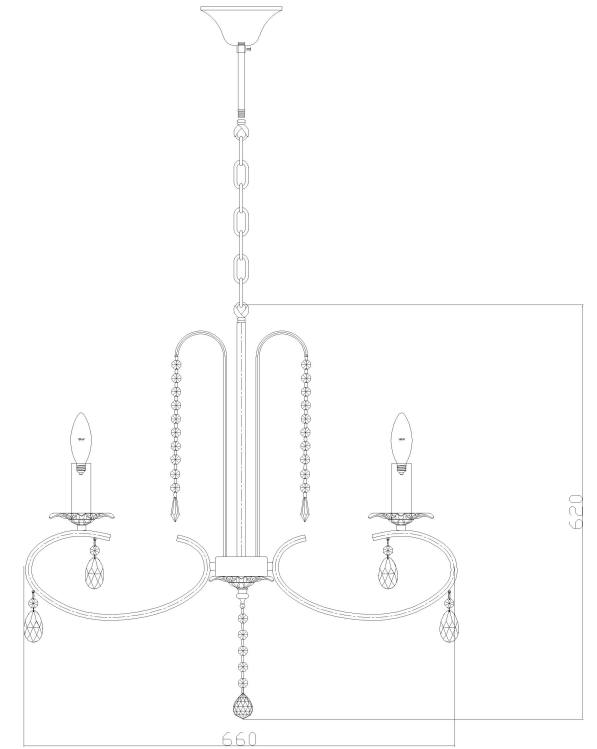

Instruction

Collection: DIAMANT CRYSTAL
Series: FERMELE
Model: DIA133-06-B
Ceiling

A=6
B=12
C=6
D=12
E=1

- Ceiling

6 x E14 (60W)

MAYTONI
DECORATIVE LIGHTING

www.maytoni.de