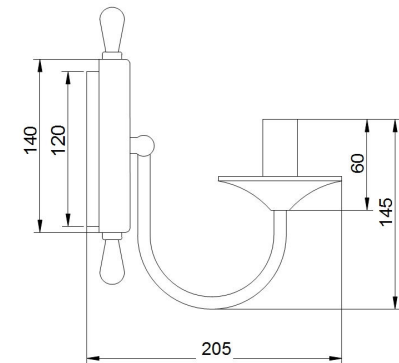

# Instruction

Collection: ELEGANT  
Series: FRIGATE  
Model: ARM624-01-W  
Wall

- Wall

1 x E14 (60W)

**MAYTONI**  
DECORATIVE LIGHTING

[www.maytoni.de](http://www.maytoni.de)