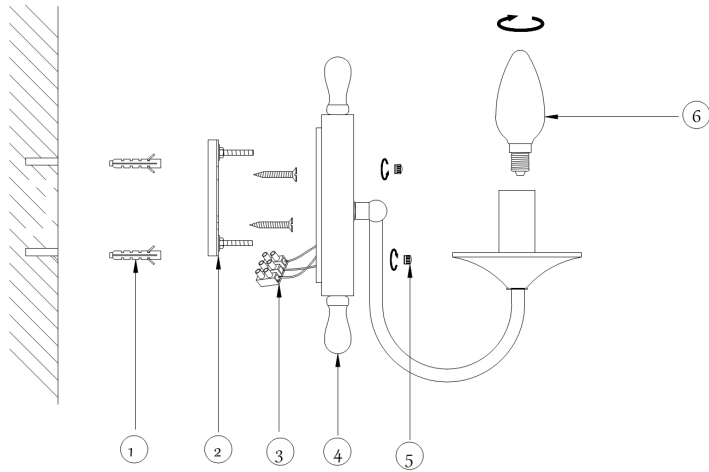

# Instruction

Collection: ELEGANT  
Series: FRIGATE  
Model: ARM624-01-W  
Wall

- Wall

1 x E14 (60W)

**MAYTONI**  
DECORATIVE LIGHTING

[www.maytoni.de](http://www.maytoni.de)