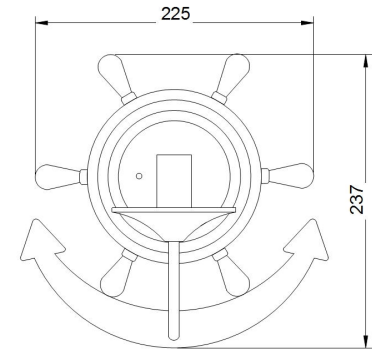

# Instruction

Collection: ELEGANT  
Series: FRIGATE  
Model: ARM624-01-W  
Wall

- Wall

1 x E14 (60W)

**MAYTONI**  
DECORATIVE LIGHTING

[www.maytoni.de](http://www.maytoni.de)