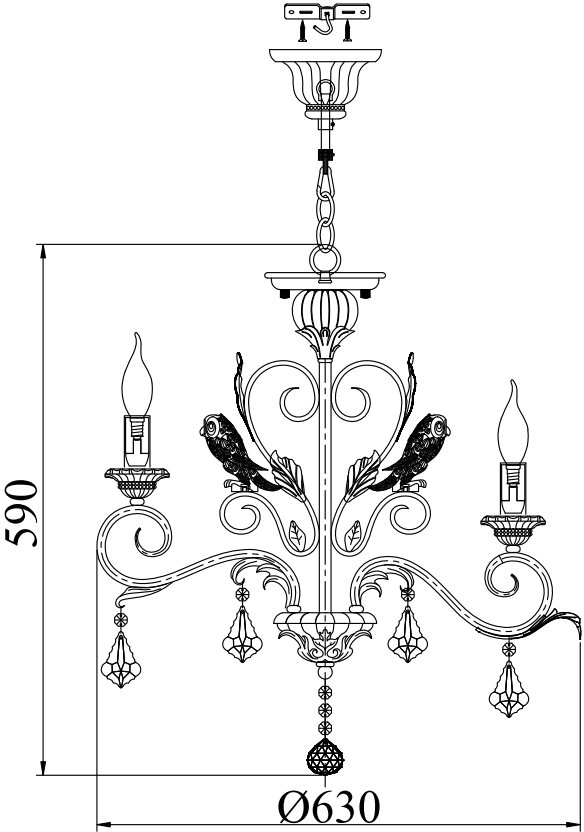

Instruction

Collection: Elegant
Series: Athena
Model: ARM777-06-WG
Suspended

A=6
B=6
C=1

- Suspended

6 x E14 (60w)

MAYTONI
DECORATIVE LIGHTING

www.maytoni.de