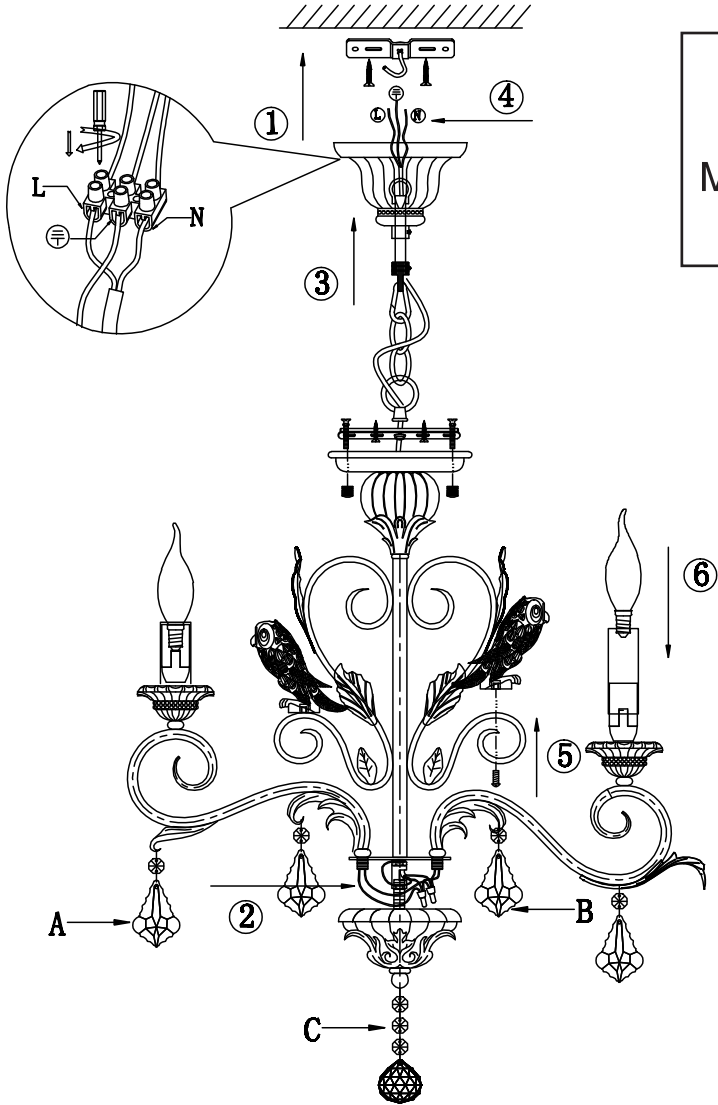

Instruction

Collection: Elegant
Series: Athena
Model: ARM777-06-WG
Suspended

A=6
B=6
C=1

- Suspended

6 x E14 (60w)

MAYTONI
DECORATIVE LIGHTING

www.maytoni.de