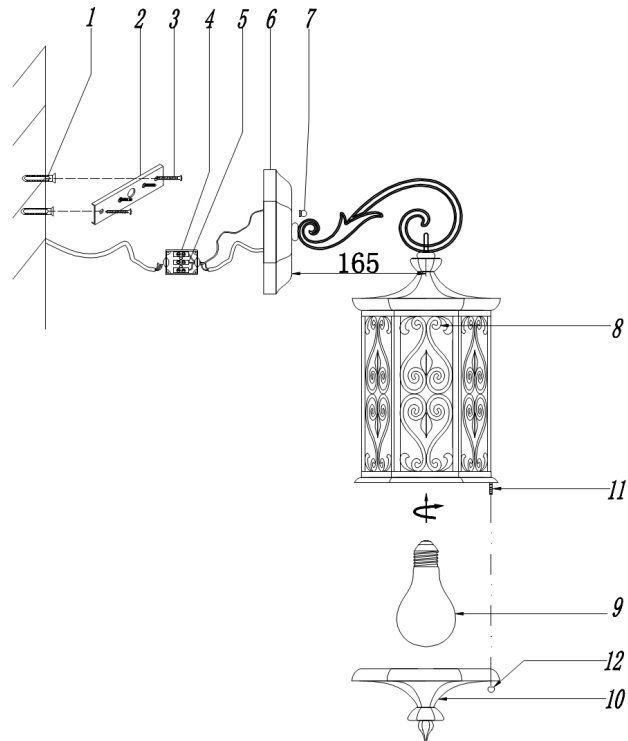

# Instruction

Collection: OUTDOOR  
Series: CANAL GRANDE  
Model: S102-46-01-R  
Wall

- Wall

1 x E27 (60W)

**MAYTONI**  
DECORATIVE LIGHTING

[www.maytoni.de](http://www.maytoni.de)