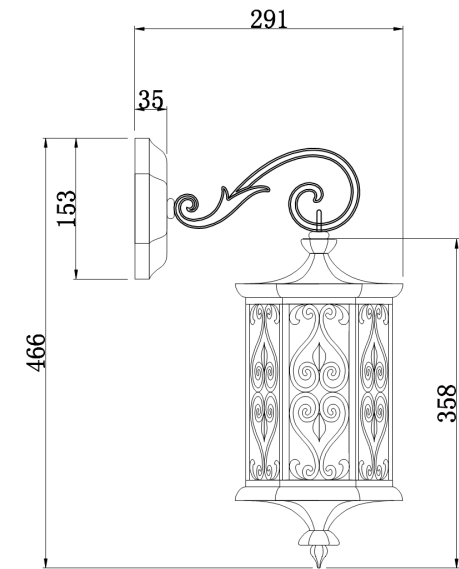

# Instruction

Collection: OUTDOOR  
Series: CANAL GRANDE  
Model: S102-46-01-R  
Wall

- Wall

1 x E27 (60W)

**MAYTONI**  
DECORATIVE LIGHTING

[www.maytoni.de](http://www.maytoni.de)