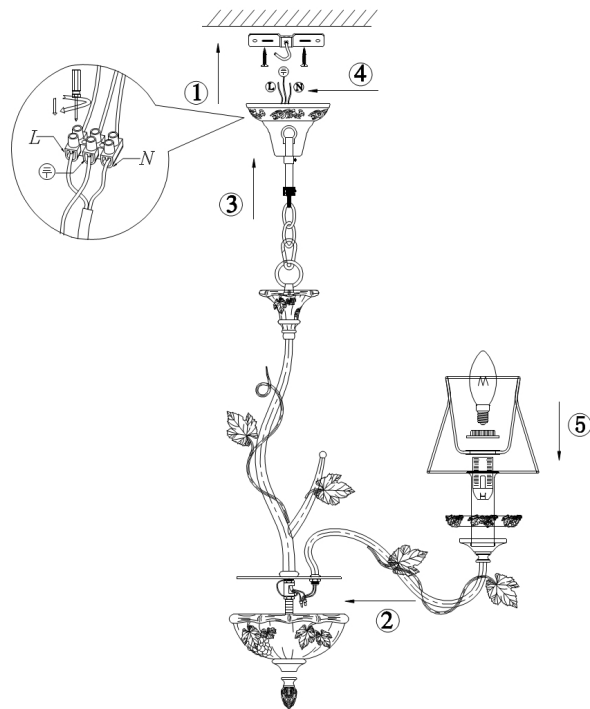

Instruction

Collection: ELEGANT
Series: ORFEO
Model: ARM393-06-W
Ceiling

- Ceiling

6 x E14 (40W)

MAYTONI
DECORATIVE LIGHTING

www.maytoni.de