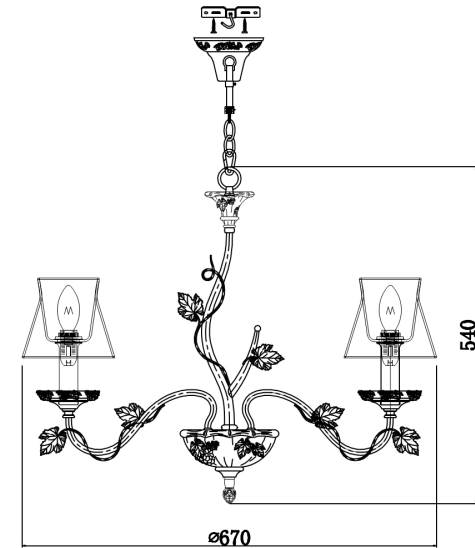

Instruction

Collection: ELEGANT
Series: ORFEO
Model: ARM393-06-W
Ceiling

- Ceiling

6 x E14 (40W)

MAYTONI
DECORATIVE LIGHTING

www.maytoni.de