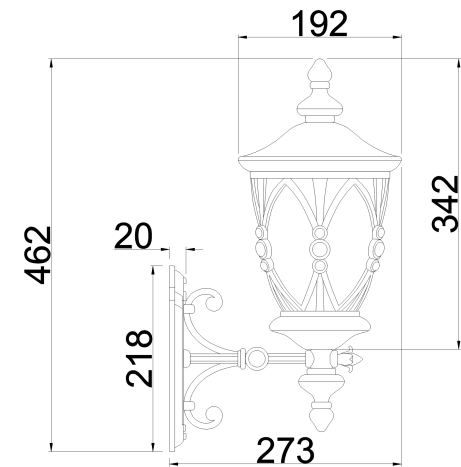

Instruction

Collection: OUTDOOR
Series: RUA AUGUSTA
Model: S103-47-01-R
Wall

- Wall

1 x E27 (60W)

MAYTONI
DECORATIVE LIGHTING

www.maytoni.de