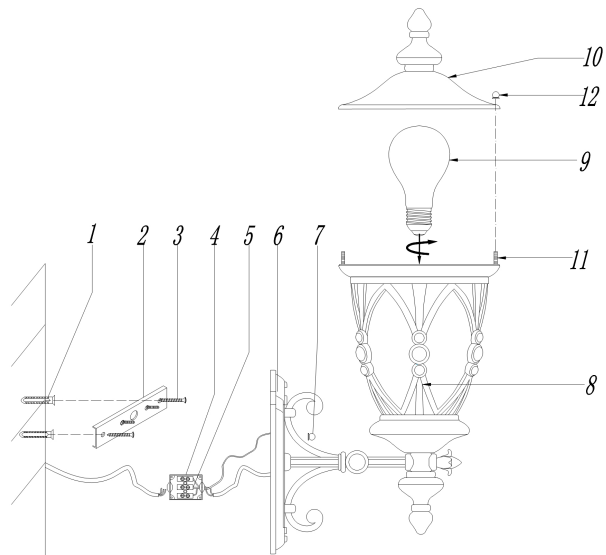

Instruction

Collection: OUTDOOR
Series: RUA AUGUSTA
Model: S103-47-01-R
Wall

- Wall

1 x E27 (60W)

MAYTONI
DECORATIVE LIGHTING

www.maytoni.de