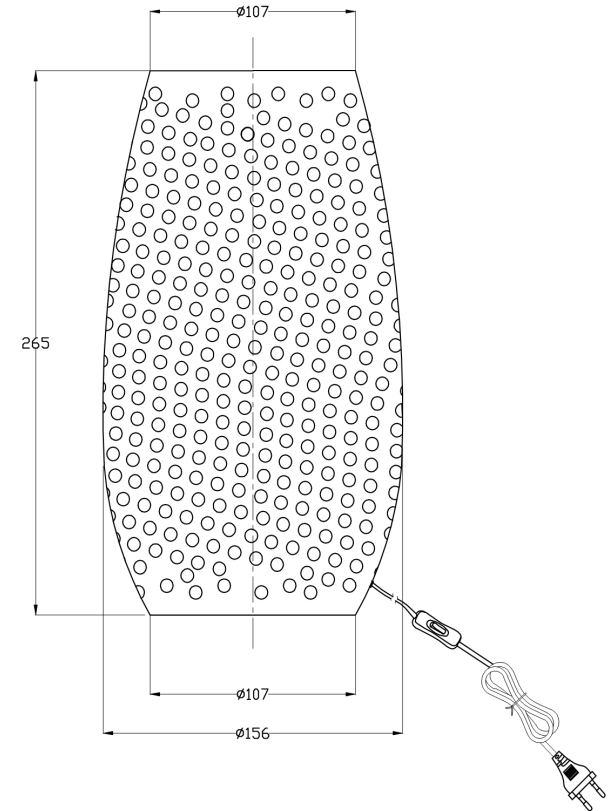

Instruction

Collection: HOUSE

Series: NERIDA

Model: H448-01-G

Mobile

- Mobile

1 x E27 (60W)

MAYTONI
DECORATIVE LIGHTING