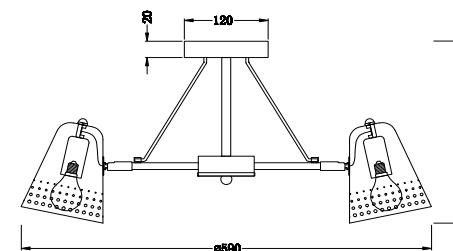

Instruction

FR5002CL-05N

5 x E27 (60W)

Model: FR5002CL-05N

Series: Janet

Ceiling Lamps