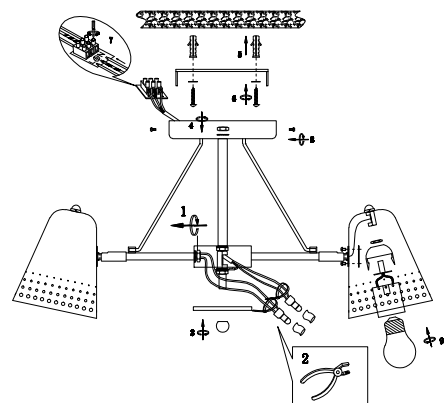

Instruction

FR5002CL-05N

5 x E27 (60W)

Model: FR5002CL-05N

Series: Janet

Ceiling Lamps