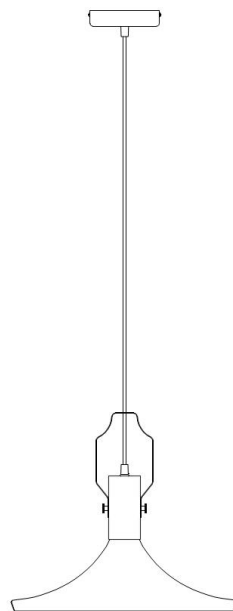

# Instruction

Collection: PENDANT  
Series: BICONES  
Model: P359-PL-350-W  
Ceiling

- Ceiling

1 x E27 (60W)

**MAYTONI**  
DECORATIVE LIGHTING

[www.maytoni.de](http://www.maytoni.de)