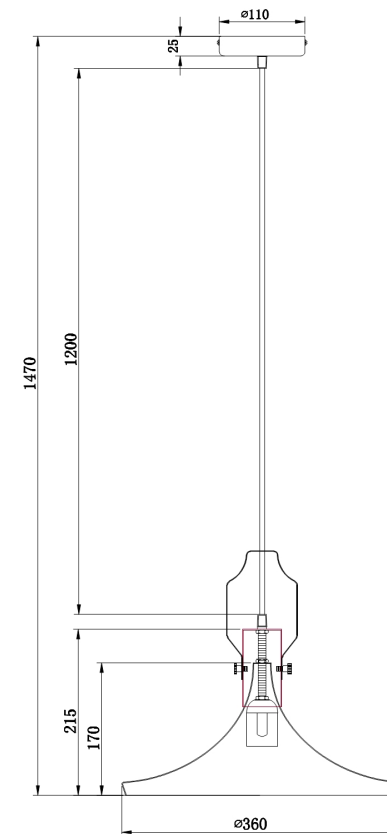

# Instruction

Collection: PENDANT  
Series: BICONES  
Model: P359-PL-350-W  
Ceiling

- Ceiling

1 x E27 (60W)

**MAYTONI**  
DECORATIVE LIGHTING

[www.maytoni.de](http://www.maytoni.de)