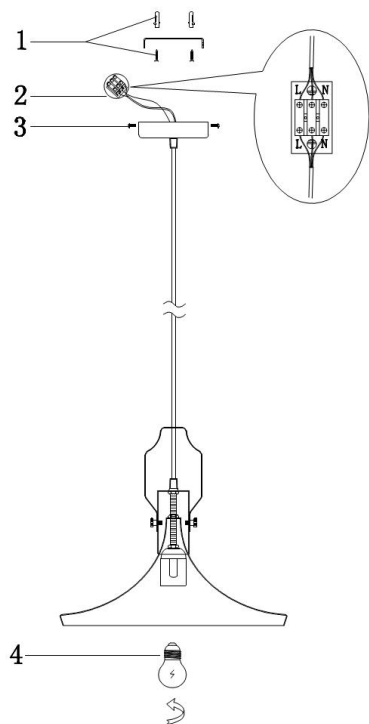

# Instruction

Collection: PENDANT  
Series: BICONES  
Model: P359-PL-350-W  
Ceiling

- Ceiling

1 x E27 (60W)

**MAYTONI**  
DECORATIVE LIGHTING

[www.maytoni.de](http://www.maytoni.de)