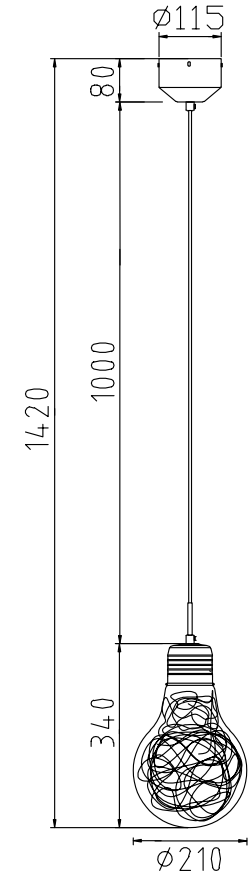

# INSTRUCTION

**MODEL:** FR6156-PL01-9W-CH

9W  
630 LUMEN

FREYA-LIGHT.COM