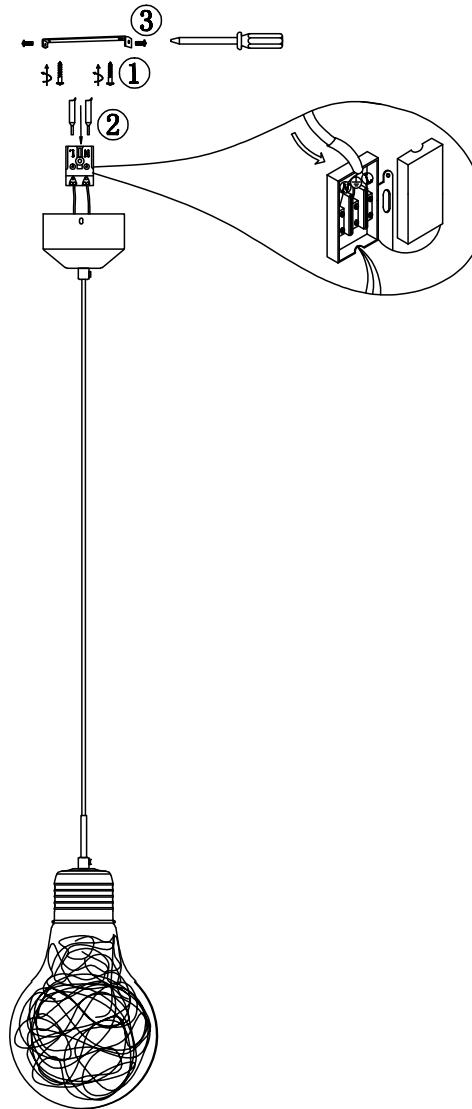

# INSTRUCTION

**MODEL:** FR6156-PL01-9W-CH

9W  
630 LUMEN

FREYA-LIGHT.COM