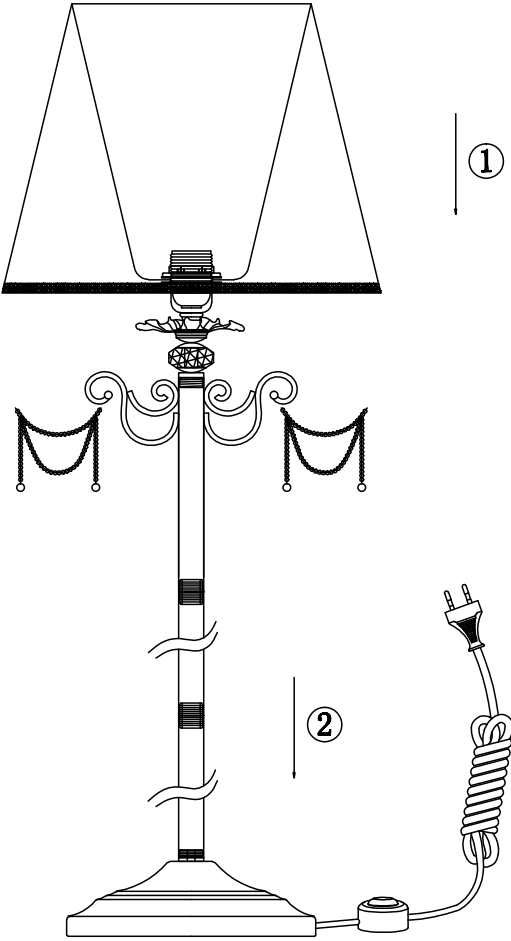

Instruction

Collection: Royal Classic
Series: Rapsodi
Model: RC305-FL-01-R
Floor lamp

I – Floor lamp

1 x E27 (40w)

MAYTONI
DECORATIVE LIGHTING

www.maytoni.de