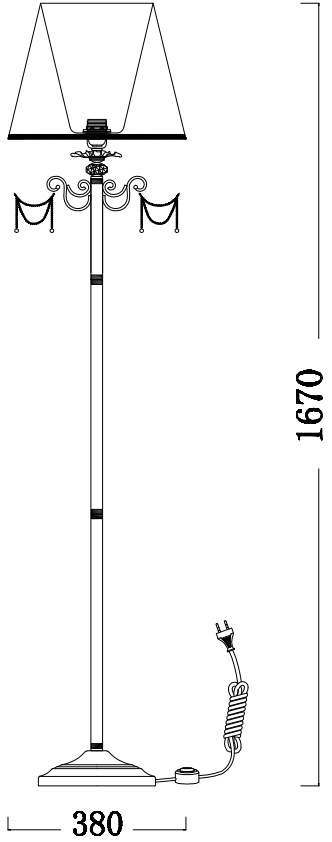

Instruction

Collection: Royal Classic
Series: Rapsodi
Model: RC305-FL-01-R
Floor lamp

I – Floor lamp

1 x E27 (40w)

MAYTONI
DECORATIVE LIGHTING

www.maytoni.de