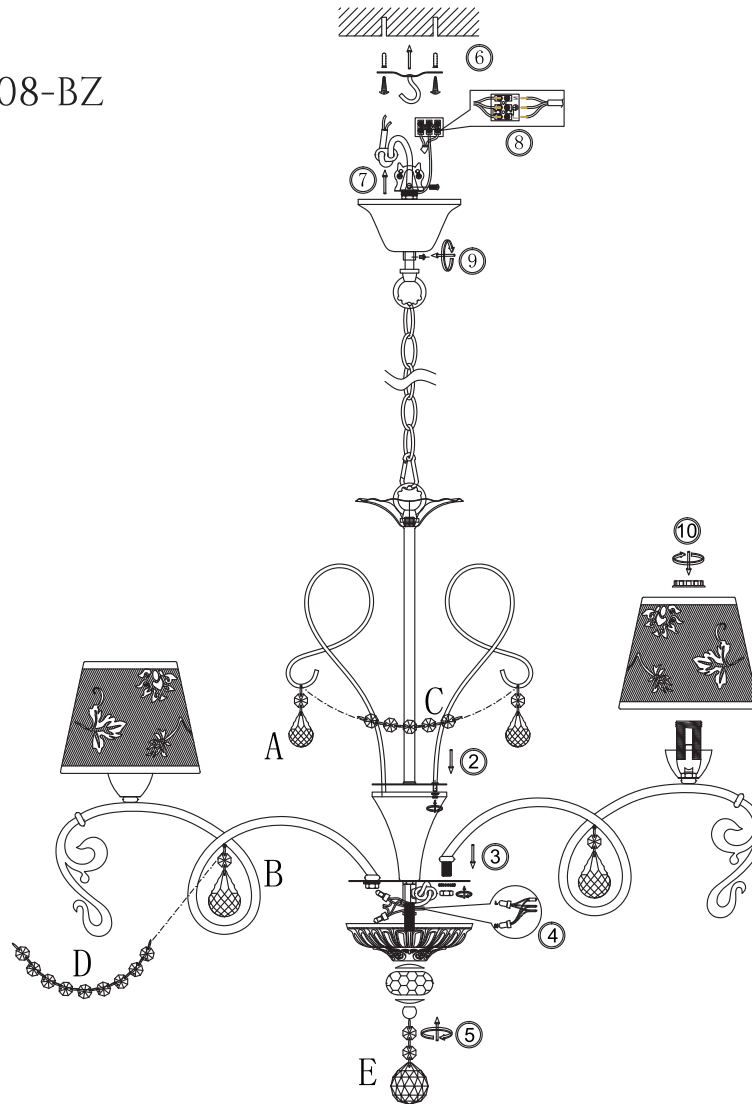

# INSTRUCTION

**MODEL:** FR2758-PL-08-BZ  
CHANDELIER

8 x E14 (40W)

FREYA-LIGHT.COM