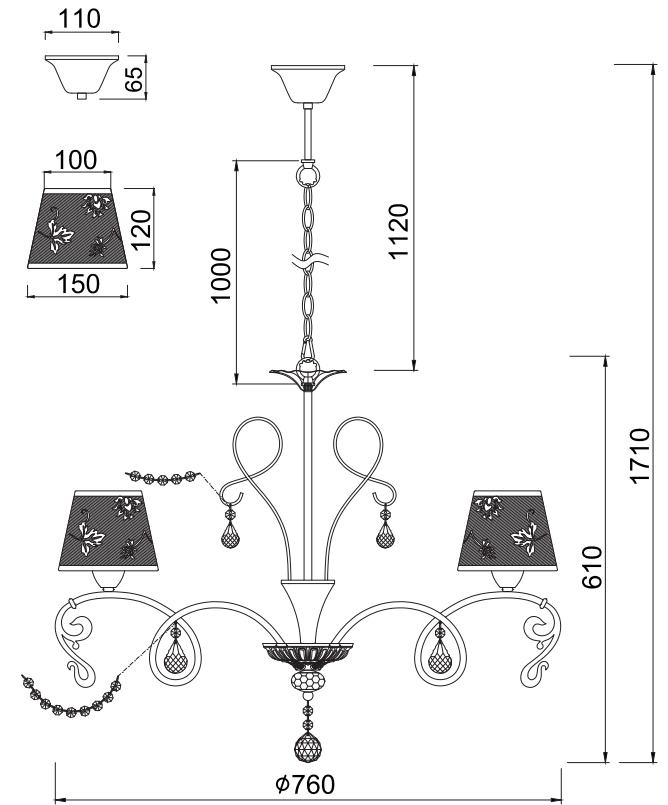

# INSTRUCTION

**MODEL:** FR2758-PL-08-BZ  
CHANDELIER

8 x E14 (40W)

FREYA-LIGHT.COM