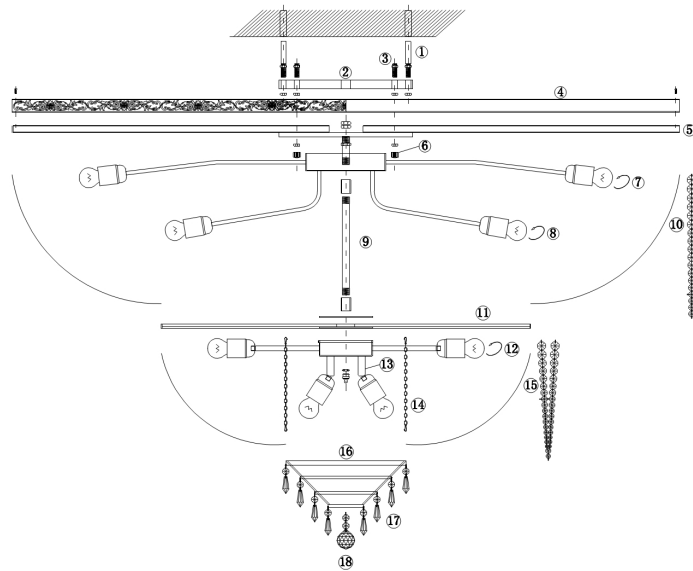

Instruction

Collection: DIAMANT CRYSTAL
Series: PALACE
Model: DIA890-CL-34-G
Ceiling

- Ceiling

34 x E27 (60W)

MAYTONI
DECORATIVE LIGHTING

www.maytoni.de