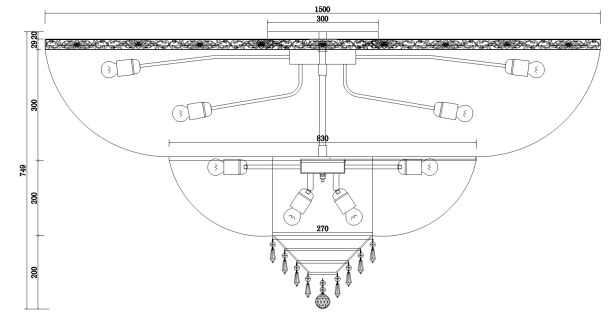

Instruction

Collection: DIAMANT CRYSTAL
Series: PALACE
Model: DIA890-CL-34-G
Ceiling

- Ceiling

34 x E27 (60W)

MAYTONI
DECORATIVE LIGHTING

www.maytoni.de