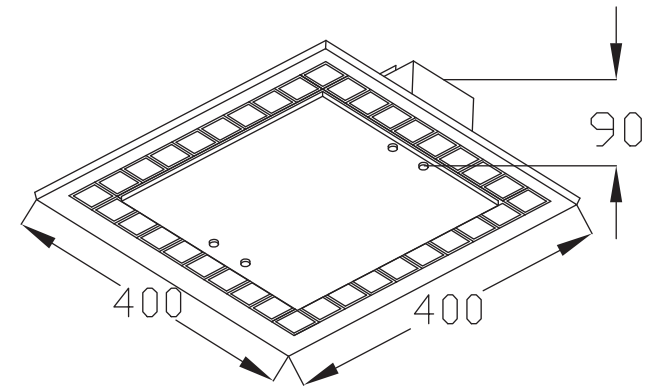

# INSTRUCTION

**MODEL:** FR4810-CL-03-W  
CEILING

3 X E27 (60W)

FREYA-LIGHT.COM