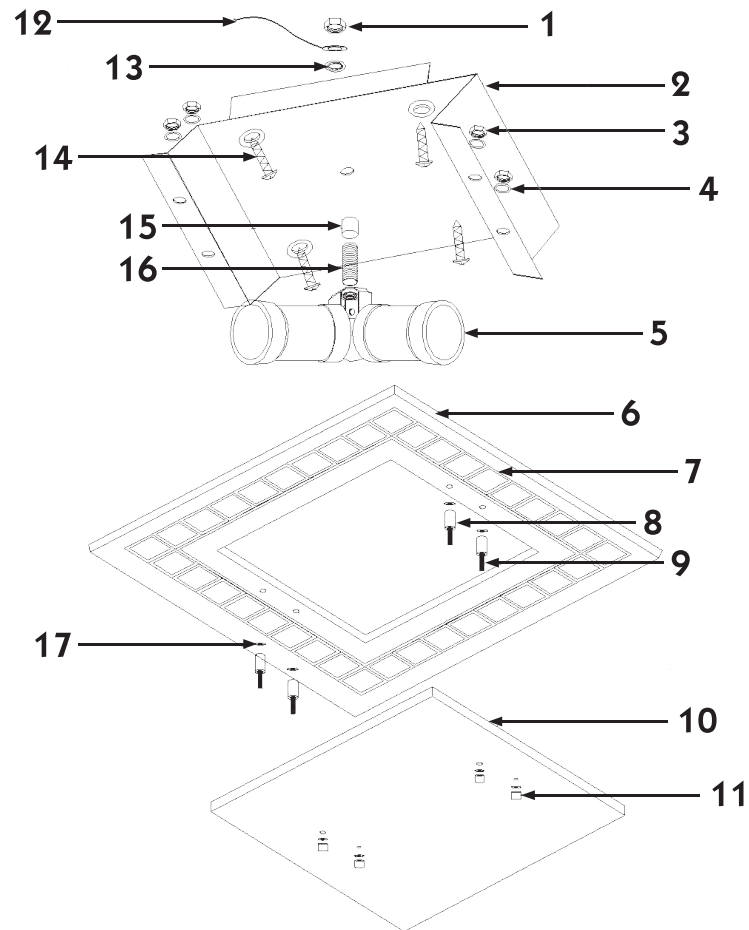

# INSTRUCTION

**MODEL:** FR4810-CL-03-W  
CEILING

3 X E27 (60W)

FREYA-LIGHT.COM