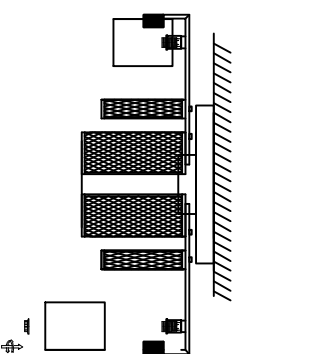

MODEL: 4313/PL