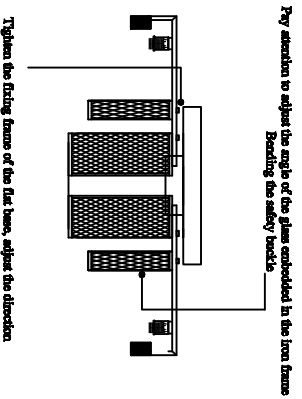

MODEL: 4313/PL

5

3

6

- 1、 Handmade Glass A 4pcs
- 2、 Handmade Glass B 4pcs

Safety precautions: