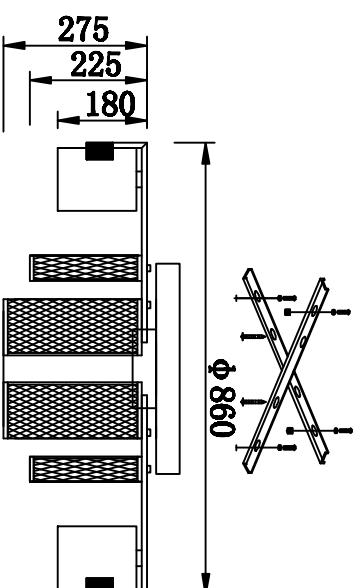

- 1、 Handmade Glass A 4pcs
- 2、 Handmade Glass B 4pcs

Safety precautions: