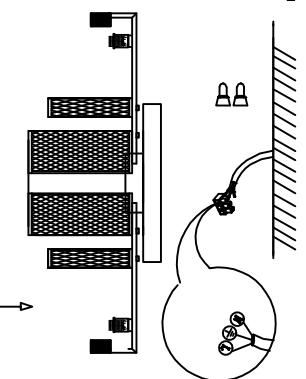

MODEL: 4313/PL

5

3

6

- 1、 Handmade Glass A 4pcs
- 2、 Handmade Glass B 4pcs

Safety precautions: