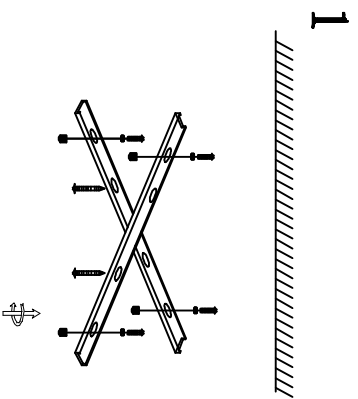

MODEL: 4313/PL