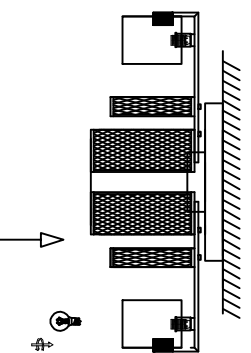

MODEL: 4313/PL

5

3

6

- 1、 Handmade Glass A 4pcs
- 2、 Handmade Glass B 4pcs

Safety precautions: