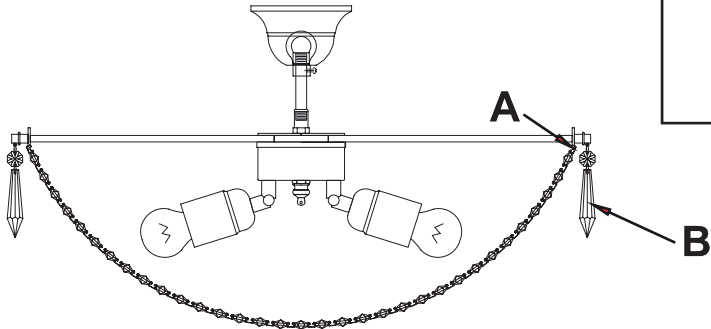

Instruction

Collection: Diamant Crystal
Series: Croce
Model: DIA082-CL-04-G
Ceiling

4 x E27 (60w)

MAYTONI
DECORATIVE LIGHTING

www.maytoni.de