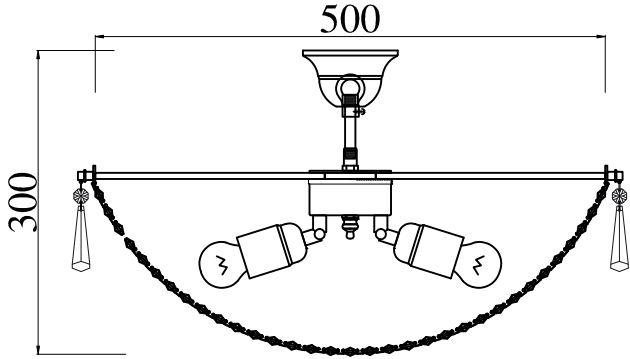

Instruction

Collection: Diamant Crystal
Series: Croce
Model: DIA082-CL-04-G
Ceiling

4 x E27 (60w)

MAYTONI
DECORATIVE LIGHTING

www.maytoni.de