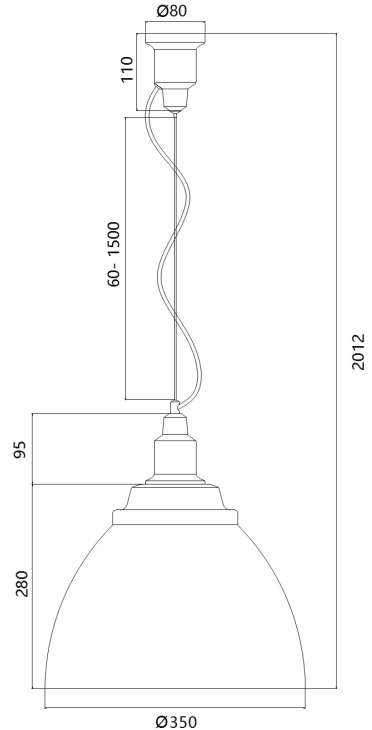

# Instruction

Collection: PENDANT  
Series: BELLEVUE  
Model: P535PL-01B  
Ceiling

  
1 x E27 (60W)

**MAYTONI**  
DECORATIVE LIGHTING  
[www.maytoni.de](http://www.maytoni.de)