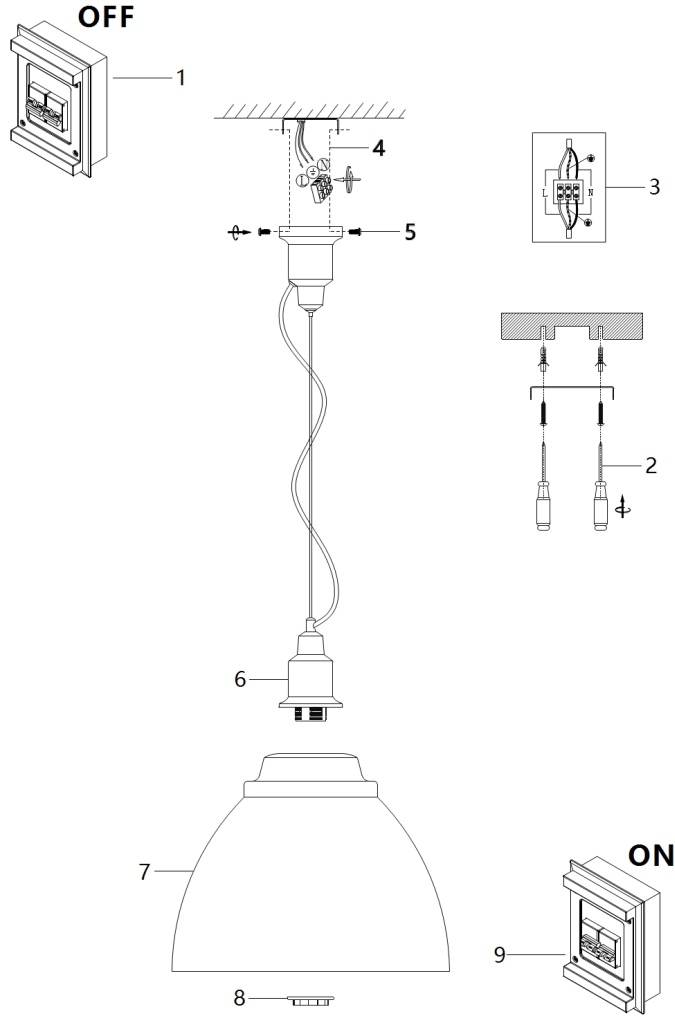

# Instruction

Collection: PENDANT  
Series: BELLEVUE  
Model: P535PL-01B  
Ceiling

  
1 x E27 (60W)

**MAYTONI**  
DECORATIVE LIGHTING  
[www.maytoni.de](http://www.maytoni.de)