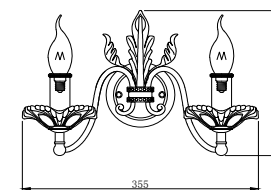

Instruction

RC525-WL-02-G

2 x E14 (60W)

Model: RC525-WL-02-G
Collection: Royal Classic
Series: Margo

Wall Lamps