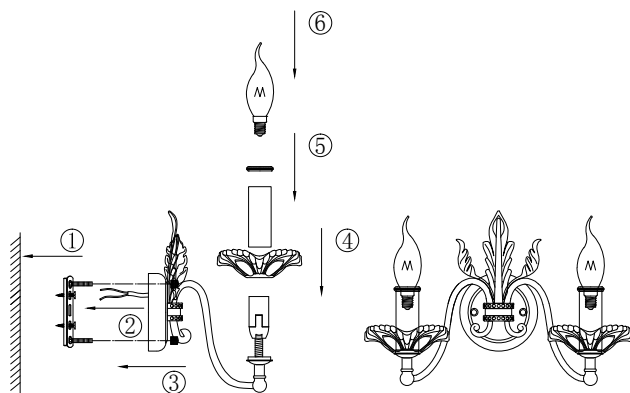

Instruction

RC525-WL-02-G

2 x E14 (60W)

Model: RC525-WL-02-G
Collection: Royal Classic
Series: Margo

Wall Lamps