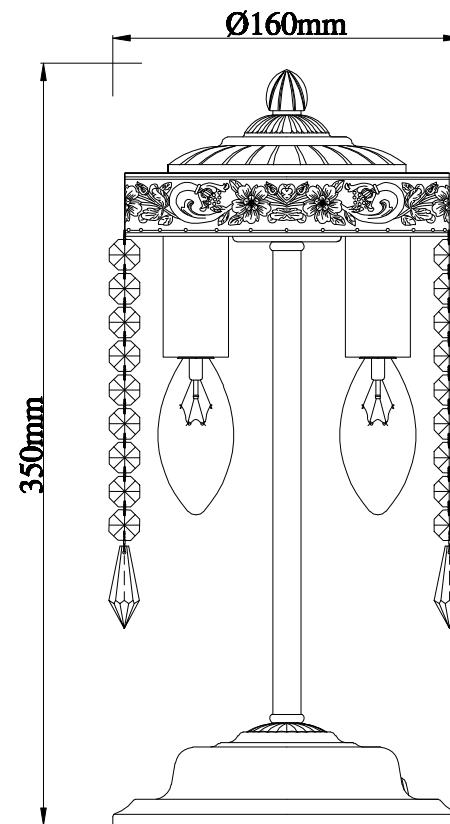

Instruction

Collection: Diamant crystal
Series: Palace
Model: A890-WB2-G
Mobile

A=28

A

I – Mobile

 2 x E14 (60w)

MAYTONI
DECORATIVE LIGHTING

www.maytoni.de