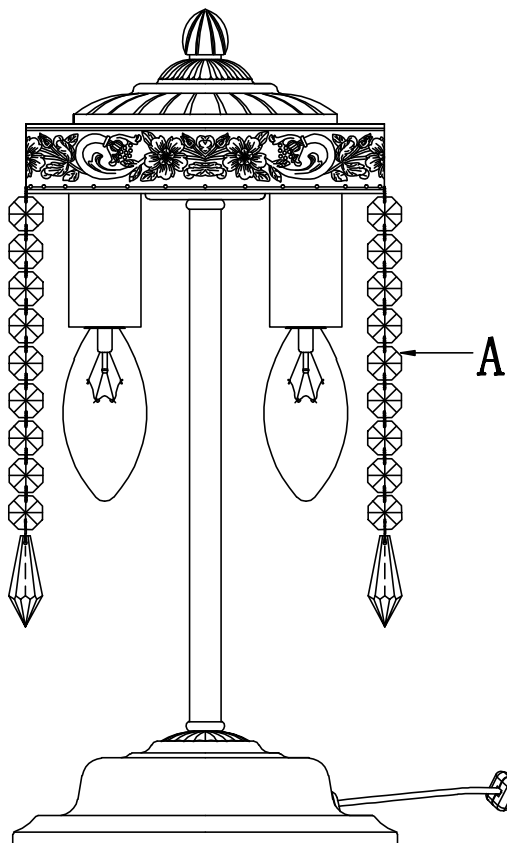

Instruction

Collection: Diamant crystal
Series: Palace
Model: A890-WB2-G
Mobile

A=28

A

I – Mobile

 2 x E14 (60w)

MAYTONI
DECORATIVE LIGHTING

www.maytoni.de