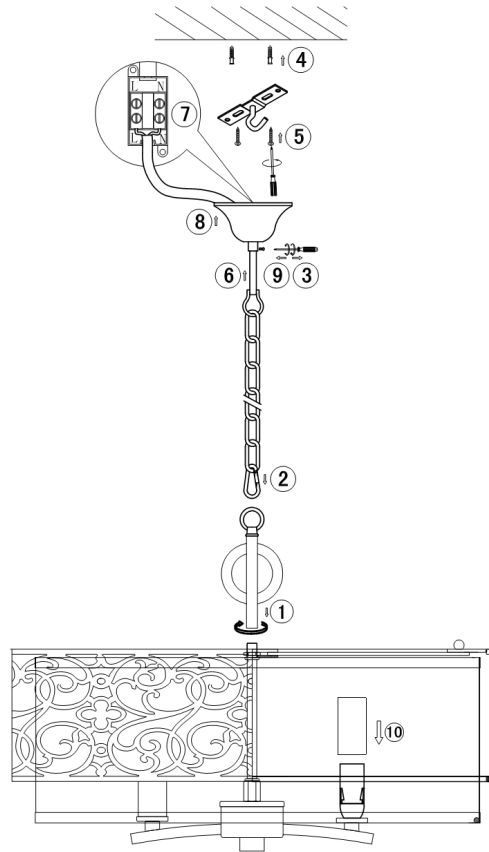

Instruction

Collection: HOUSE

Series: VENERA

Model: H260-04-N

Ceiling

- Ceiling

4 x E14 (40W)

MAYTONI
DECORATIVE LIGHTING