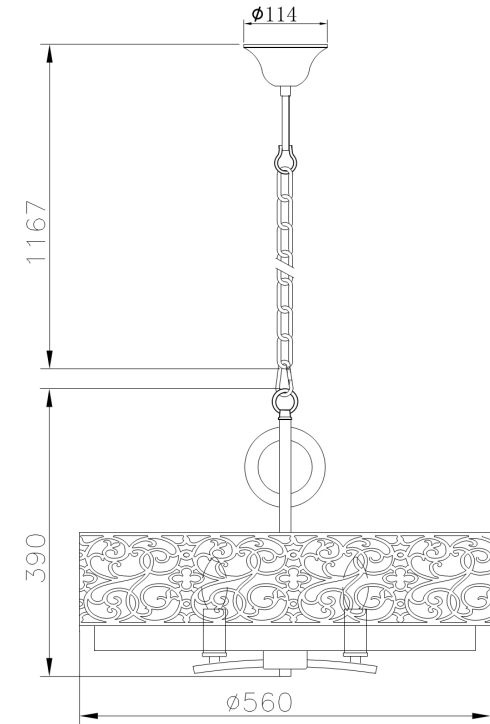

Instruction

Collection: HOUSE

Series: VENERA

Model: H260-04-N

Ceiling

- Ceiling

4 x E14 (40W)

MAYTONI
DECORATIVE LIGHTING