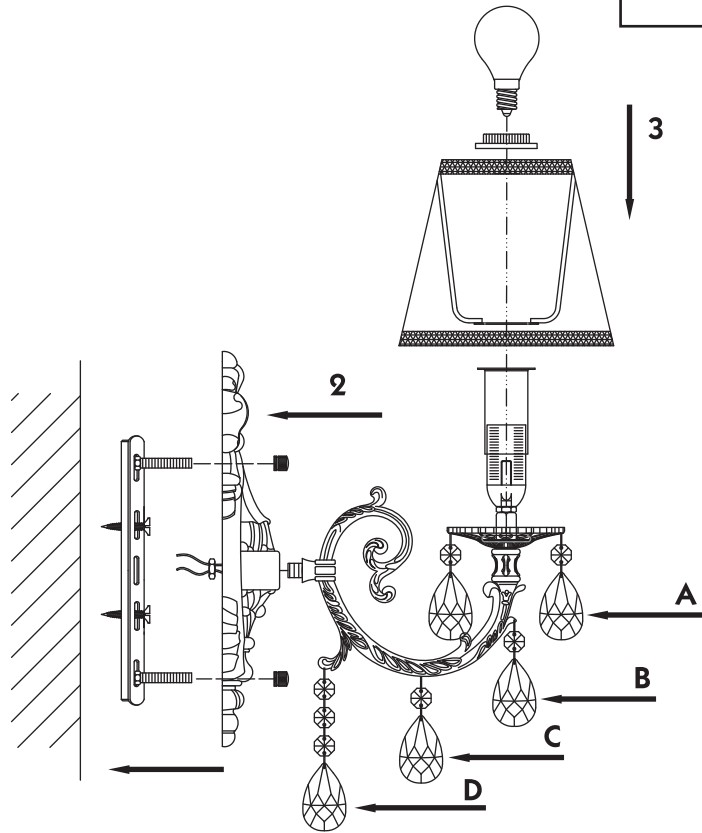

Instruction

Collection: Elegant
Series: Filomena
Model: ARM390-01-W
Wall-mounted

A = 4
B = 1
C = 1
D = 1

– Wall-mounted

1 x E14 (40w)

MAYTONI
DECORATIVE LIGHTING

www.maytoni.de