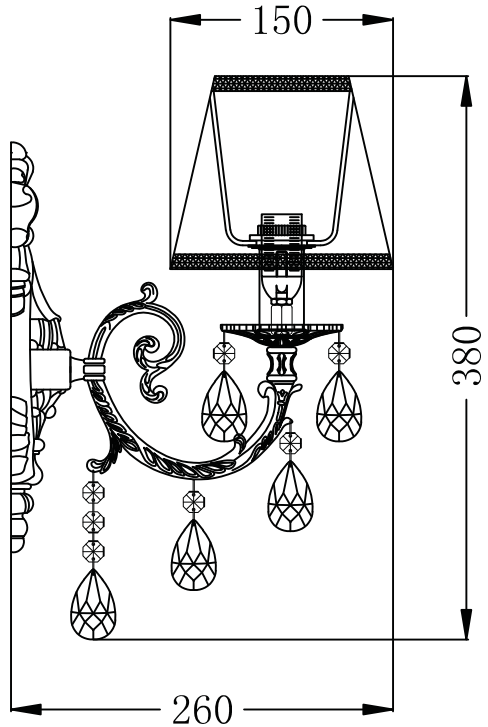

Instruction

Collection: Elegant
Series: Filomena
Model: ARM390-01-W
Wall-mounted

A = 4
B = 1
C = 1
D = 1

– Wall-mounted

1 x E14 (40w)

MAYTONI
DECORATIVE LIGHTING

www.maytoni.de