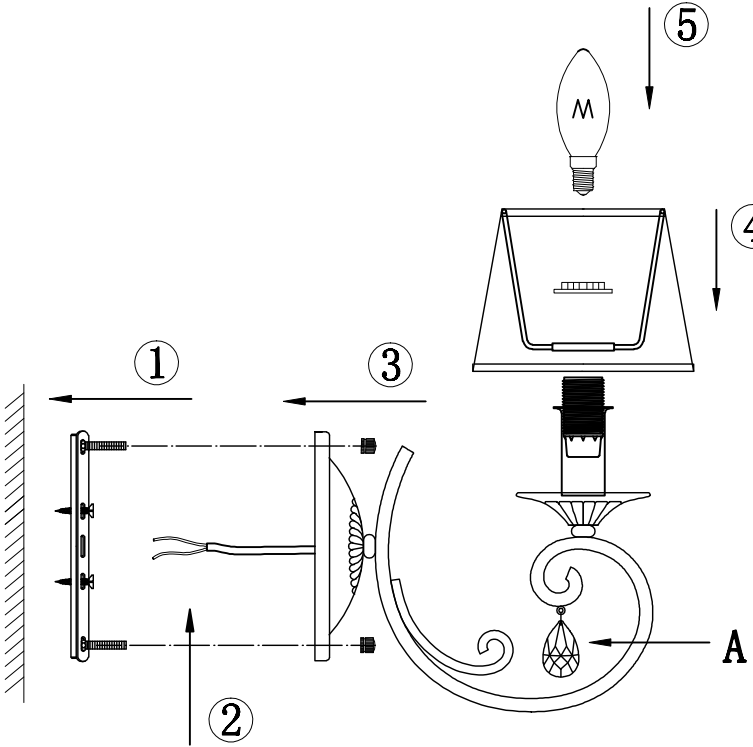

Instruction

Collection: Elegant
Series: Enna
Model: ARM548-01-WG
Wall-mounted

A=1

– Wall-mounted

1 x E14 (40w)

MAYTONI
DECORATIVE LIGHTING

www.maytoni.de