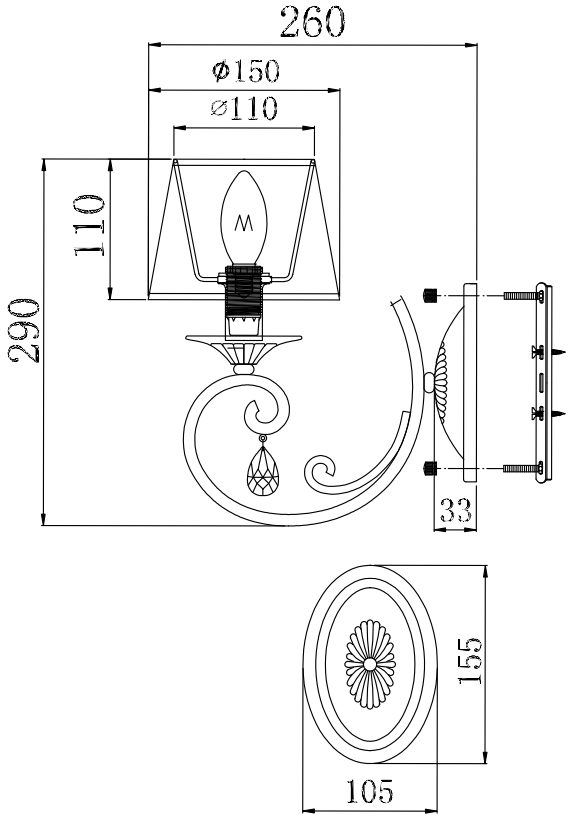

Instruction

Collection: Elegant
Series: Enna
Model: ARM548-01-WG
Wall-mounted

A=1

– Wall-mounted

1 x E14 (40w)

MAYTONI
DECORATIVE LIGHTING

www.maytoni.de