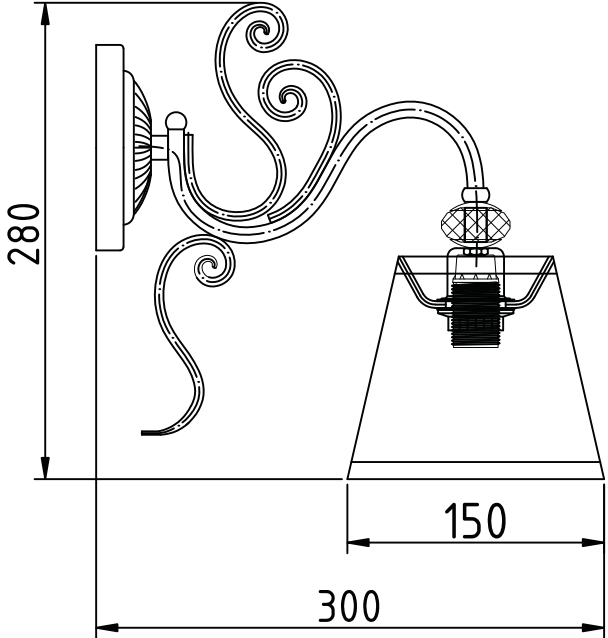

Instruction

Collection: Elegant
Series: Vintage
Model: ARM420-01-G
Wall-mounted

– Wall-mounted

1 x E14 (40w)

MAYTONI
DECORATIVE LIGHTING

www.maytoni.de