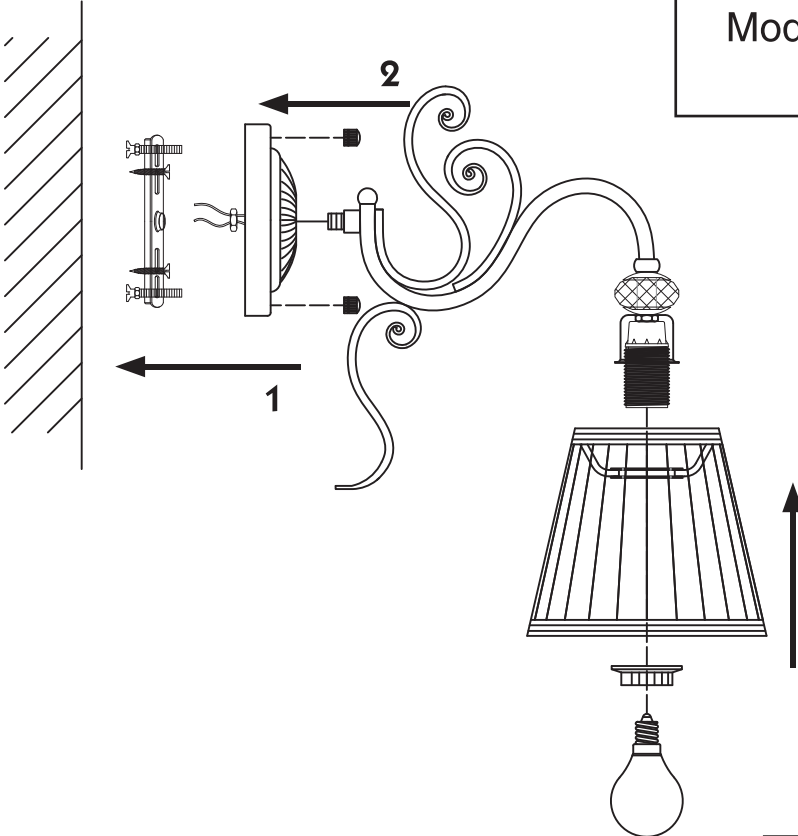

Instruction

Collection: Elegant
Series: Vintage
Model: ARM420-01-G
Wall-mounted

– Wall-mounted

1 x E14 (40w)

MAYTONI
DECORATIVE LIGHTING

www.maytoni.de