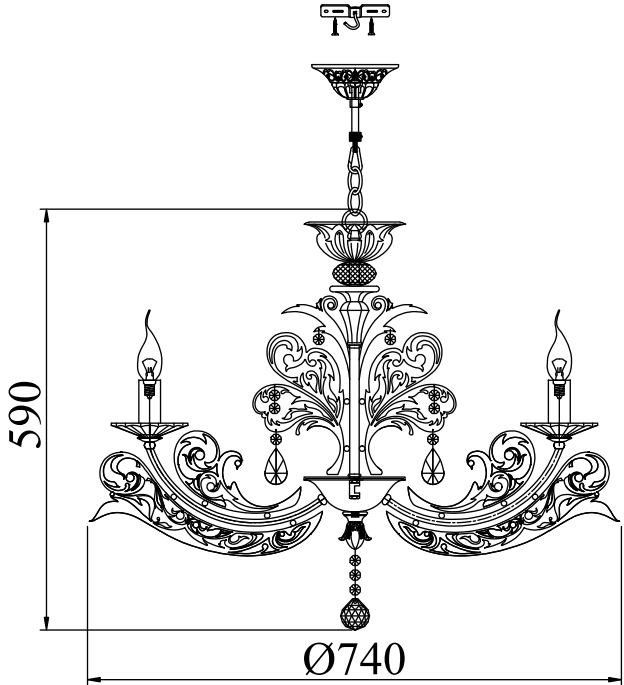

# Instruction

Collection: Elegant  
Series: Salute  
Model: ARM005-06-G  
Suspended

6 x E14 (60w)

**MAYTONI**  
DECORATIVE LIGHTING

[www.maytoni.de](http://www.maytoni.de)