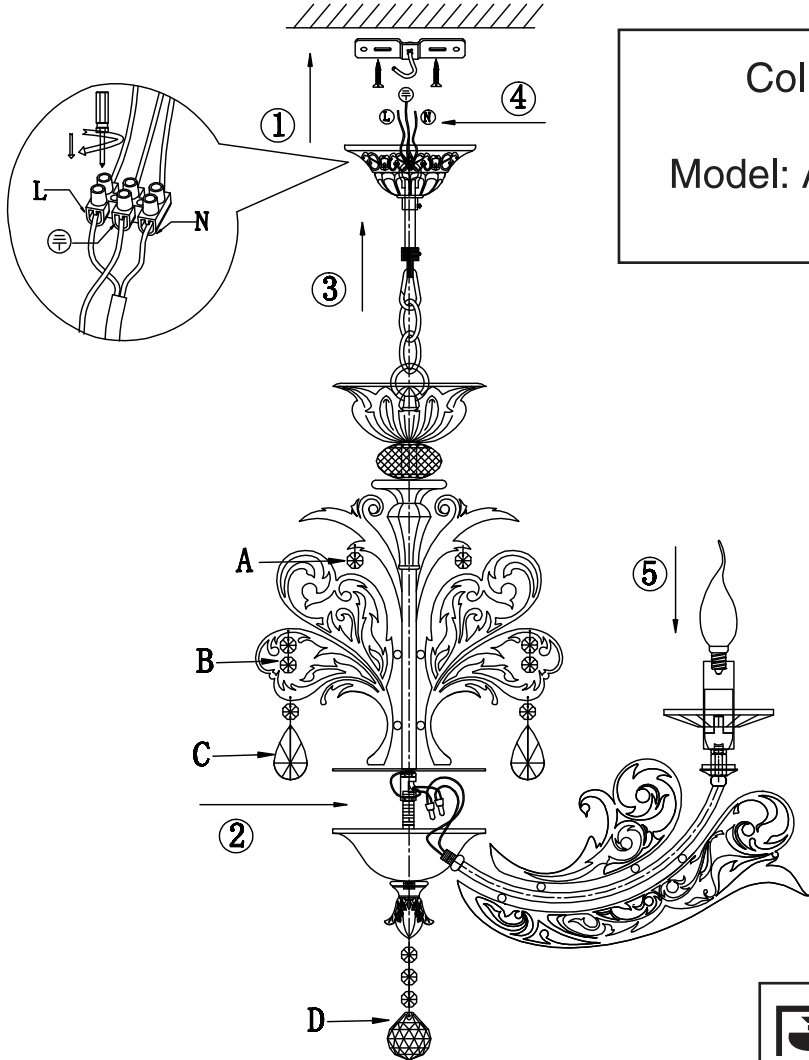

# Instruction

Collection: Elegant  
Series: Salute  
Model: ARM005-06-G  
Suspended

6 x E14 (60w)

**MAYTONI**  
DECORATIVE LIGHTING

[www.maytoni.de](http://www.maytoni.de)