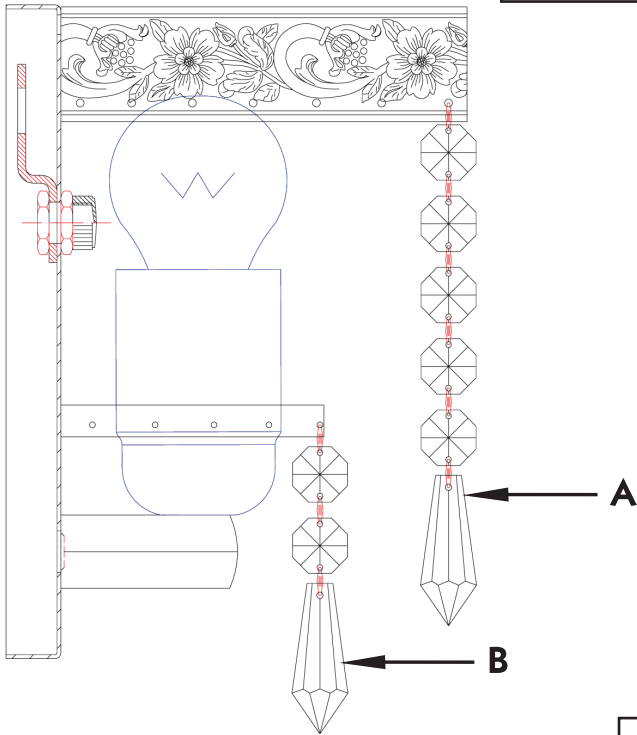

# Instruction

Collection: Diamant crystal  
Series: Palace  
Model: A890-WB1-G  
Wall-mounted

 – Wall-mounted

1 x E27 (60w)

**MAYTONI**  
DECORATIVE LIGHTING

[www.maytoni.de](http://www.maytoni.de)