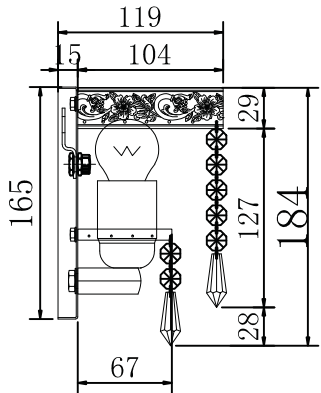

# Instruction

Collection: Diamant crystal  
Series: Palace  
Model: A890-WB1-G  
Wall-mounted

 – Wall-mounted

1 x E27 (60w)

**MAYTONI**  
DECORATIVE LIGHTING

[www.maytoni.de](http://www.maytoni.de)