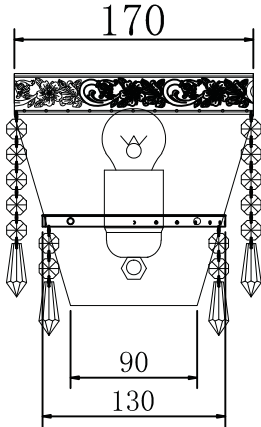

# Instruction

Collection: Diamant crystal  
Series: Palace  
Model: A890-WB1-G  
Wall-mounted

 – Wall-mounted

1 x E27 (60w)

**MAYTONI**  
DECORATIVE LIGHTING

[www.maytoni.de](http://www.maytoni.de)