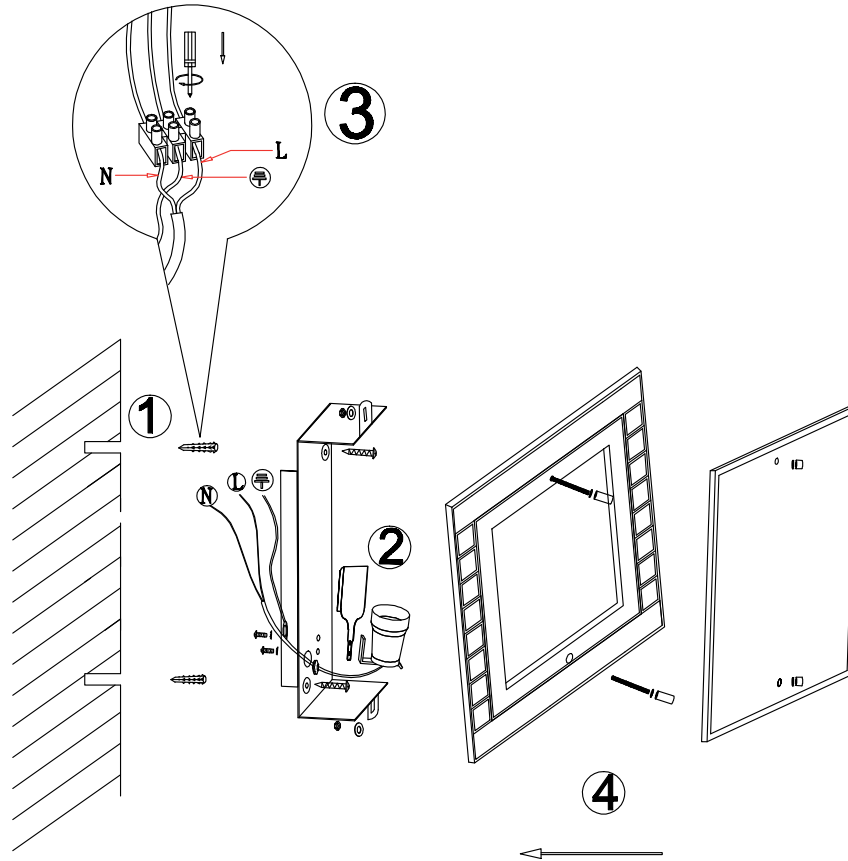

# INSTRUCTION

**MODEL:** FR4810-CL-01-W  
CEILING

1 X E27 (60W)

FREYA-LIGHT.COM