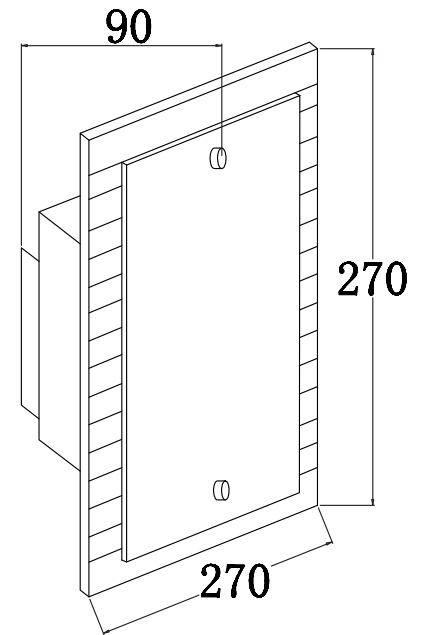

# INSTRUCTION

**MODEL:** FR4810-CL-01-W  
CEILING

1 X E27 (60W)

FREYA-LIGHT.COM