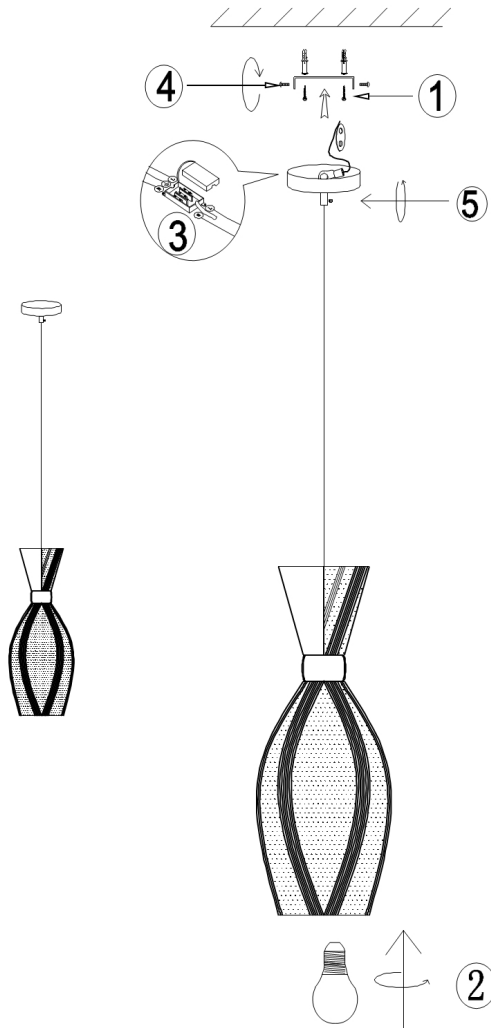

Instruction

Collection: PENDANT
Series: BARI
Model: MOD251-PL-01-FY
Ceiling

- Ceiling

1 x E14 (40W)

MAYTONI
DECORATIVE LIGHTING

www.maytoni.de