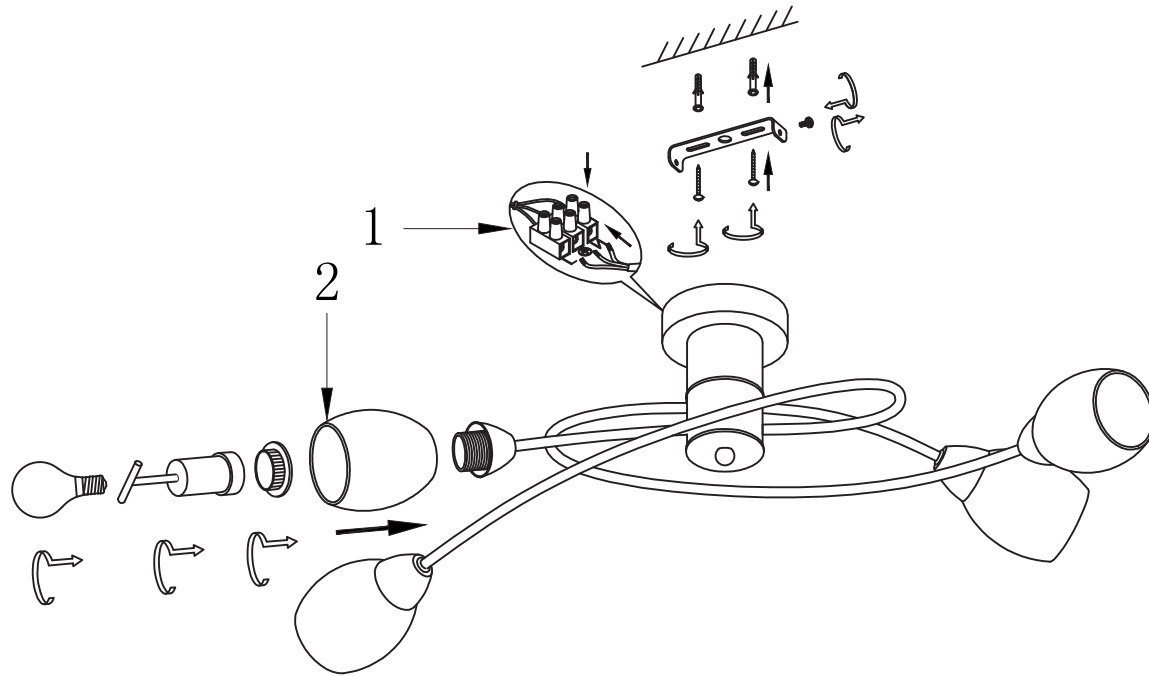

# INSTRUCTION

**MODEL:** FR5103-CL-04-YE  
CHANDELIER

4 X E14 (40W)

FREYA-LIGHT.COM