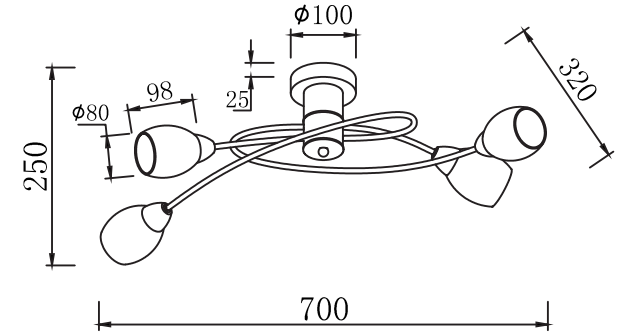

# INSTRUCTION

**MODEL:** FR5103-CL-04-YE  
CHANDELIER

4 X E14 (40W)

FREYA-LIGHT.COM