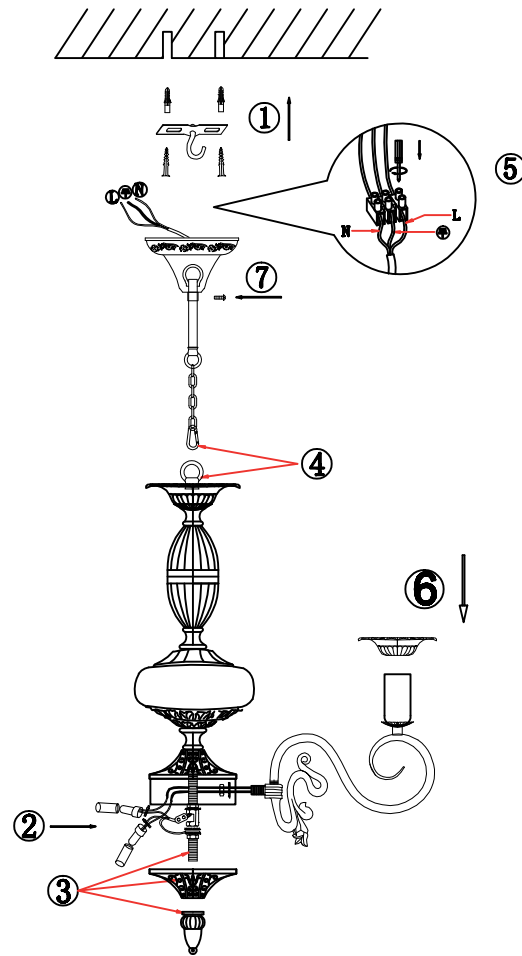

FREYA
TRADITION OF QUALITY

INSTRUCTION

MODEL: FR2806-PL-05-WG
CHANDELIER

5 x E14 (60w)

FREYA-LIGHT.COM