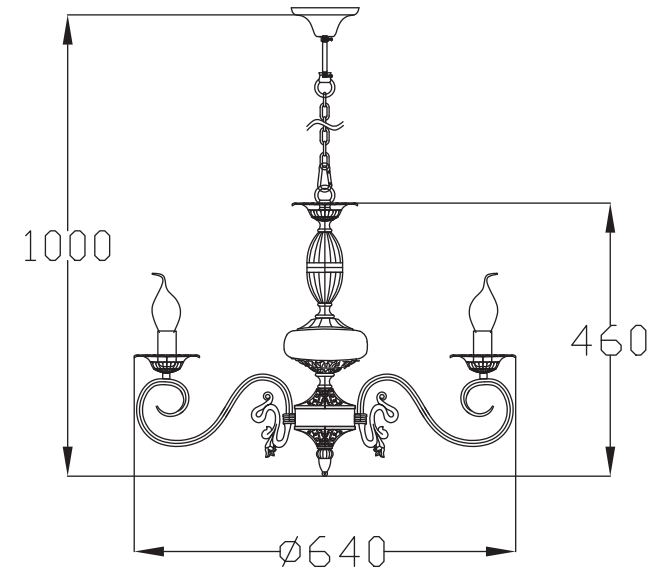

FREYA
TRADITION OF QUALITY

INSTRUCTION

MODEL: FR2806-PL-05-WG
CHANDELIER

5 x E14 (60w)

FREYA-LIGHT.COM